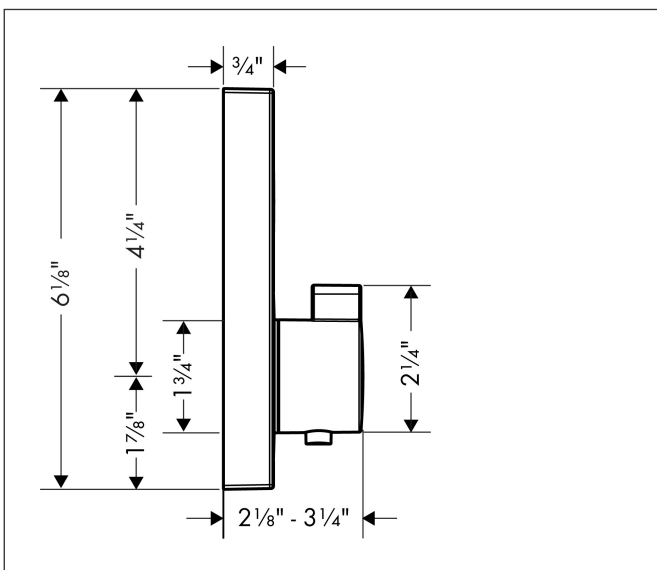

Brand hansgrohe
 Art. Name **ShowerSelect** Thermostatic Trim for 2 Functions, Square
 Art. Nr. 15763821
 Surface Brushed Nickel
 Pos. 1

Product Picture

Features

- Multiple outlets can be run simultaneously
- Select button on/off control for 2 outlets
- Thermostat cartridge, Start/stop valve to operate the functions
- Maximum flow rate (at 3 bar): 30.3 l/min
- Optimized for water-efficient shower products
- Safety stop at 40°C
- Thermostat is delivered with buttons Handshower and Rain large

Drawing

Technology