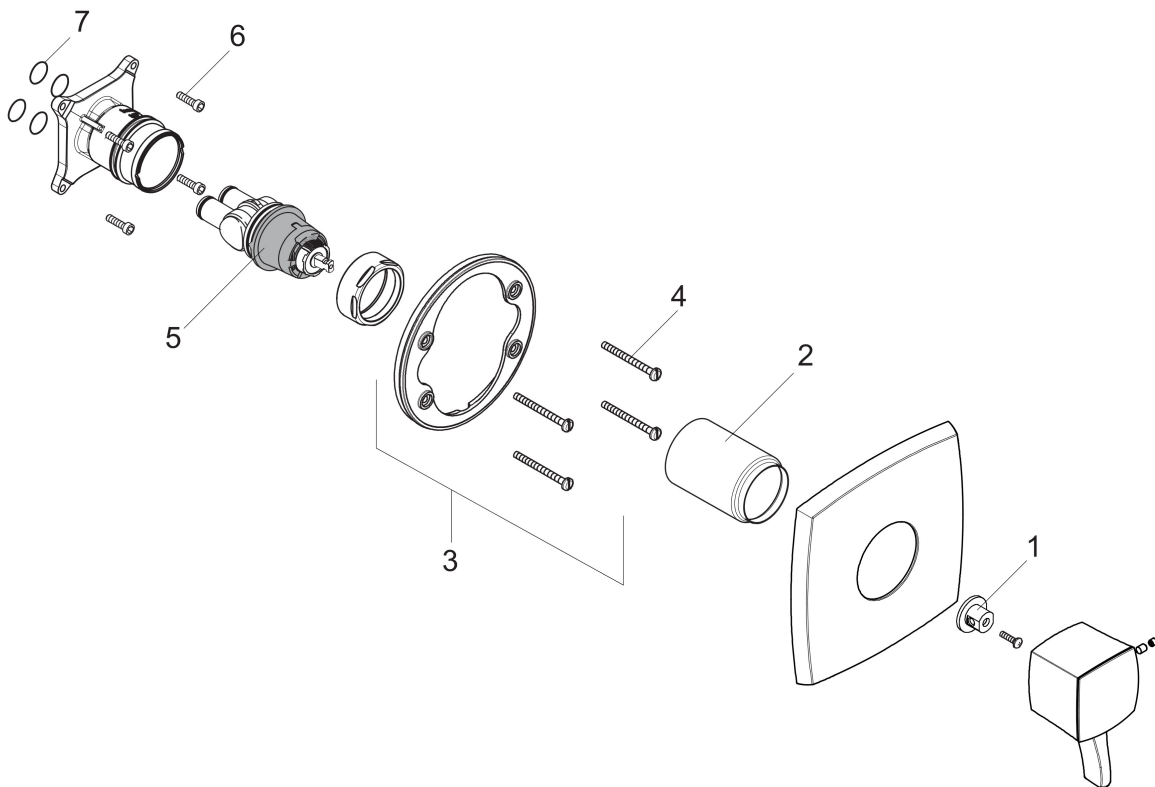

Brand hansgrohe
Art. Name **Ecostat Classic** Pressure Balance Trim, Square
Art. Nr. 15769001
Surface Chrome
Pos. 1

Product Picture

Features

- Temperature and volume control for 1 outlet
- Maximum flow rate (at 3 bar): 20.6 l/min
- Bypass for use with diverter-type tub spouts
- Connection type: base set

Drawing

Brand hansgrohe
Art. Name **Ecostat Classic** Pressure Balance Trim, Square
Art. Nr. 15769001
Surface Chrome
Pos. 1

Spare Parts Drawings for build year: >01/19

Brand hansgrohe
 Art. Name **Ecostat Classic** Pressure Balance Trim, Square
 Art. Nr. 15769001
 Surface Chrome
 Pos. 1

Spare parts list for build year: >01/19

Pos.	Description	Article number
1	adapter for handle	92756000
2	sleeve	88765000
3	holder for escutcheon	98793000
4	set of fixing screws	96454000
5	cartridge, assy	88727000
6	set of screws	96525000
7	O-ring 16x2	98133000
a	extension 25 mm	13595000
b	set of fixing screws	97747000