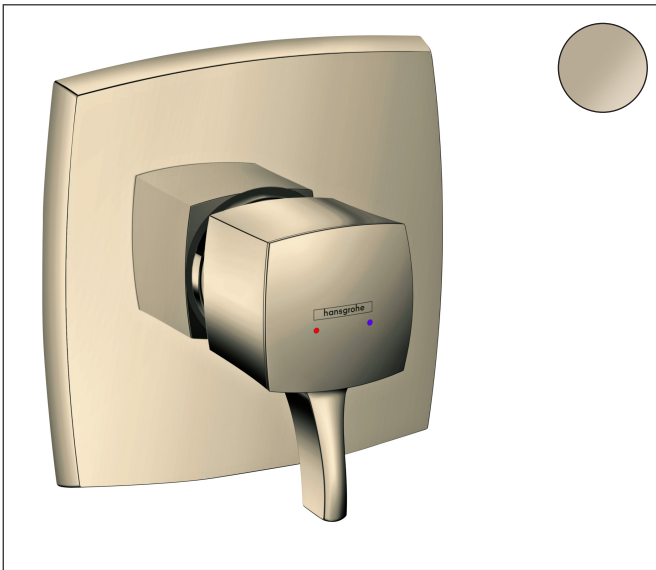

Brand hansgrohe
Art. Name **Ecostat Classic** Pressure Balance Trim, Square
Art. Nr. 15769831
Surface polished nickel
Pos. 1

Product Picture

Features

- Temperature and volume control for 1 outlet
- Maximum flow rate (at 3 bar): 20.6 l/min
- Bypass for use with diverter-type tub spouts
- Connection type: base set

Drawing