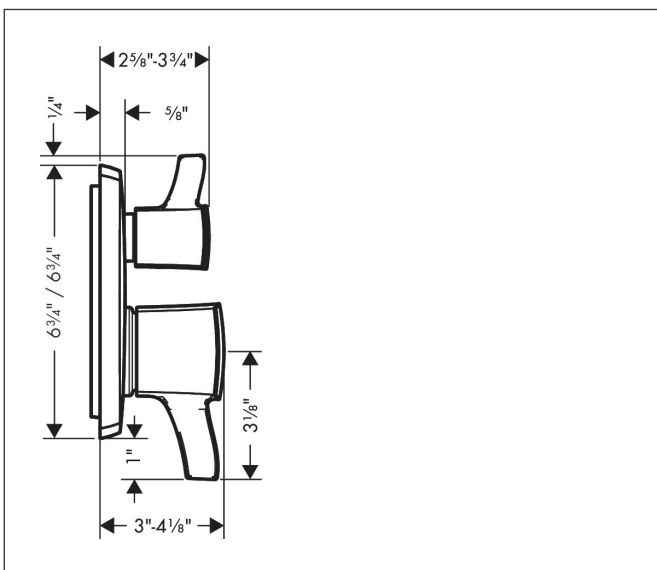

Brand hansgrohe
 Art. Name **Ecostat Classic** Pressure Balance Trim Classic Square with Diverter
 Art. Nr. 15865831
 Surface polished nickel
 Pos. 1

Product Picture

Features

- Temperature and on / off control for 2 outlets
- Multiple outlets can be run simultaneously
- Maximum flow rate (at 3 bar): 17 l/min
- Connection type: base set

Drawing

Brand hansgrohe
 Art. Name **Ecostat Classic** Pressure Balance Trim Classic Square with Diverter
 Art. Nr. 15865831
 Surface polished nickel
 Pos. 1

Spare Parts Drawings for build year: >03/22

Brand hansgrohe
 Art. Name **Ecostat Classic** Pressure Balance Trim Classic Square with Diverter
 Art. Nr. 15865831
 Surface polished nickel
 Pos. 1