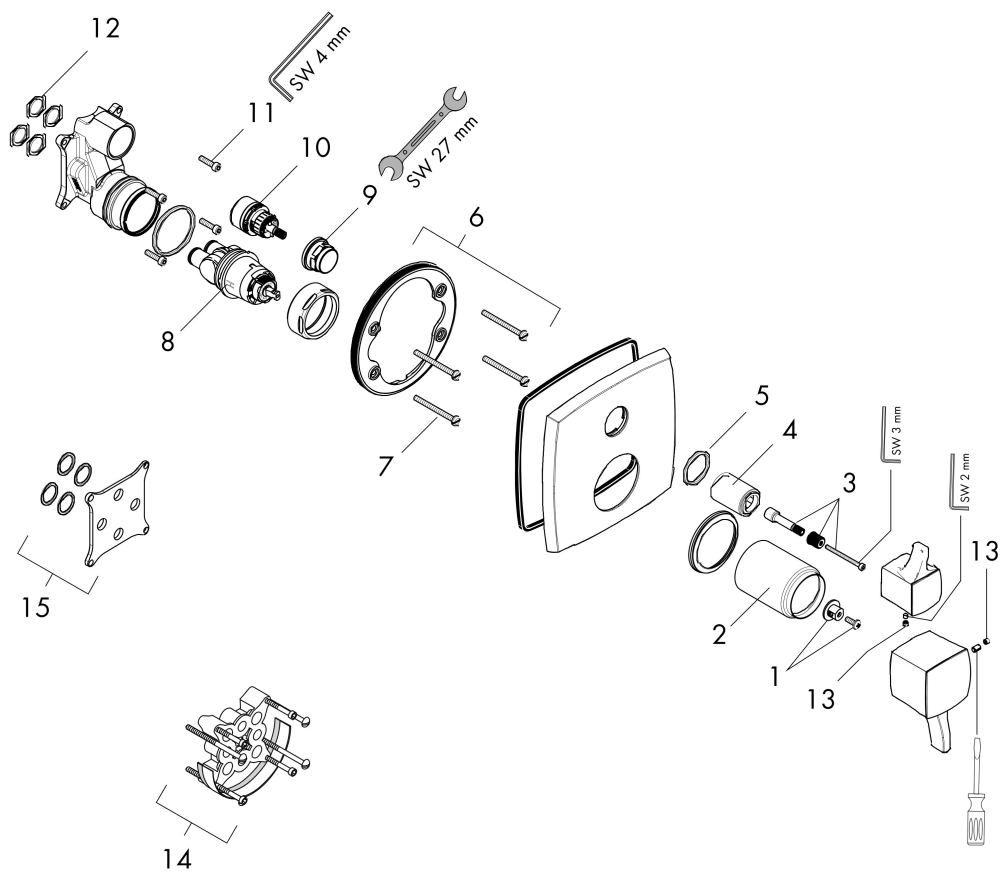

Brand hansgrohe
 Art. Name **Ecostat Classic** Pressure Balance Trim Classic Square with Diverter
 Art. Nr. 15865831
 Surface polished nickel
 Pos. 1

Product Picture

Features

- Temperature and on / off control for 2 outlets
- Multiple outlets can be run simultaneously
- Maximum flow rate (at 3 bar): 17 l/min
- Connection type: base set

Drawing

Brand hansgrohe
 Art. Name **Ecostat Classic** Pressure Balance Trim Classic Square with Diverter
 Art. Nr. 15865831
 Surface polished nickel
 Pos. 1

Spare Parts Drawings for build year: >03/22

Brand hansgrohe
 Art. Name **Ecostat Classic** Pressure Balance Trim Classic Square with Diverter
 Art. Nr. 15865831
 Surface polished nickel
 Pos. 1

Spare parts list for build year: >03/22

Pos.	Description	Article number
1	adapter for handle	92756000
2	sleeve	88765830
3	adapter for handle	95252000
4	sleeve	95253830
5	O-ring 29x3	98371000
6	holder for escutcheon	98793000
7	set of fixing screws	96454000
8	cartridge, assy	88727000
9	nut	95255000
10	shut off unit	95800000
11	O-ring 16x2	98133000
12	screw cover	95181000
13	extension 25 mm	13595000
14	compensation set 1°	95521000
a	base body	01850181
b	set of screws	96525000