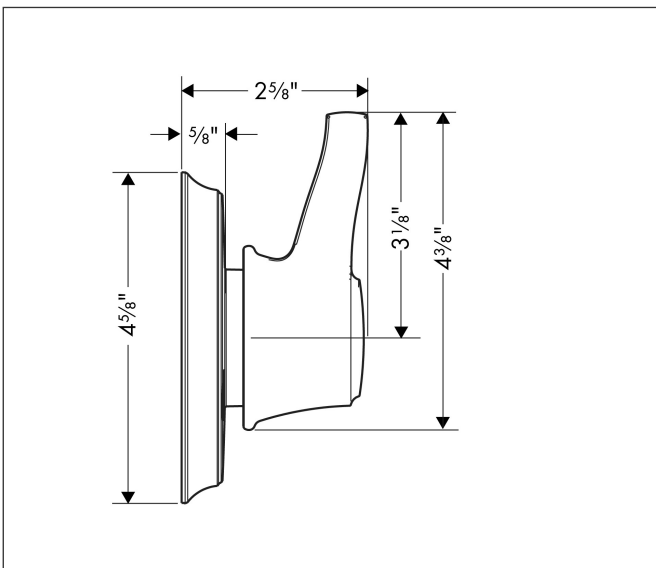

Brand hansgrohe
Art. Name **Ecostat Classic** Diverter Trim Trio/Quattro
Art. Nr. 15934671
Surface Matte Black
Pos. 1

Product Picture

Features

- handle, sleeve, escutcheon

Drawing

Certificates/approvals