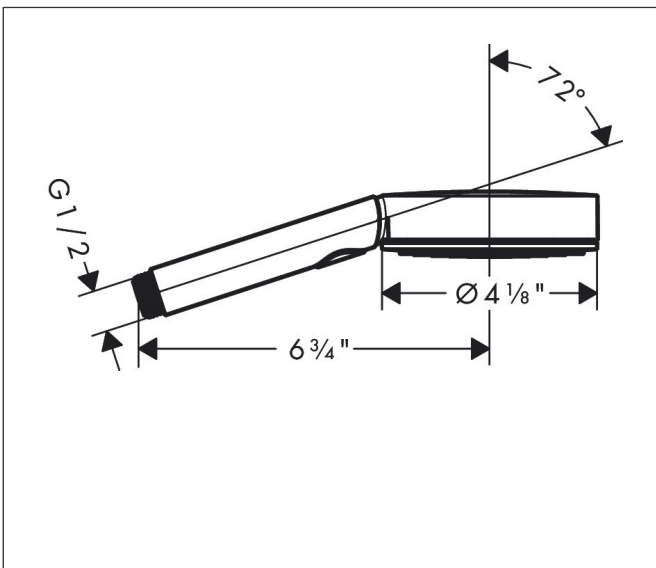

Brand hansgrohe
 Art. Name **Pulsify Select S** Handshower 105 3-Jet Relaxation, 1.5 GPM
 Art. Nr. 24115671
 Surface matte black
 Pos. 1

Product Picture

Features

- Spray pattern: PowderRain, IntenseRain, Massage spray
- Convenient spray selection via Select button
- Spray disc surface: graphite
- Maximum flow rate (at 3 bar): 5.7 l/min

Drawing

Technology

Spray Types