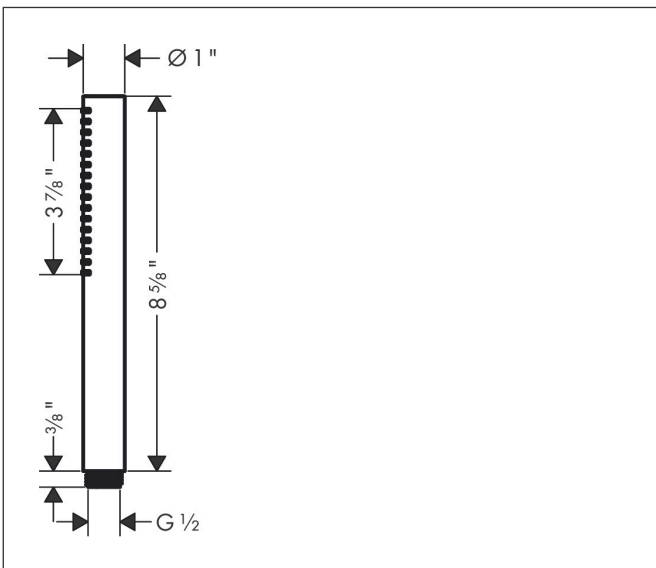

Drawing

Technology

Spray Types

Certificates/approvals

C