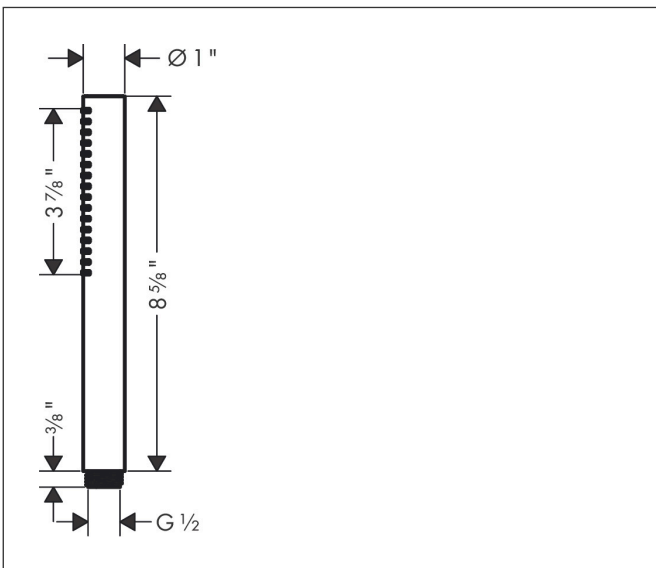

Brand hansgrohe
 Art. Name **Pulsify S** Baton Handshower 100 1-Jet, 2.5 GPM
 Art. Nr. 24125821
 Surface Brushed Nickel
 Pos. 1

Product Picture

Features

- Spray pattern: PowderRain
- Maximum flow rate (at 3 bar): 9.5 l/min

Drawing

Technology

Spray Types