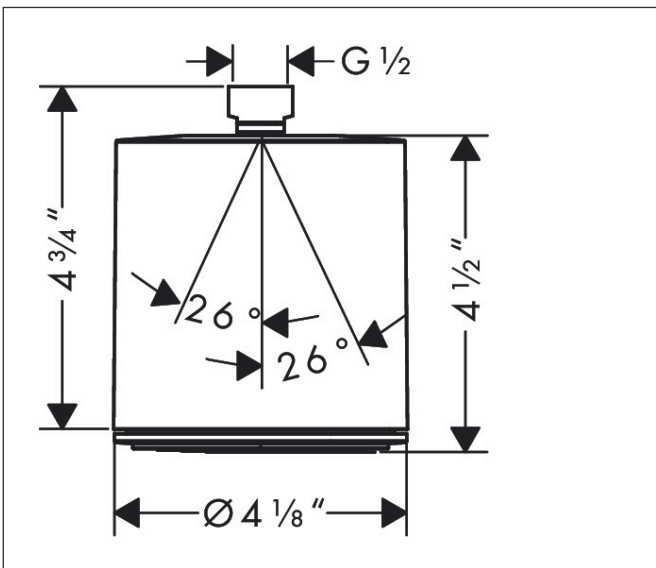

Drawing

Technology

Spray Types