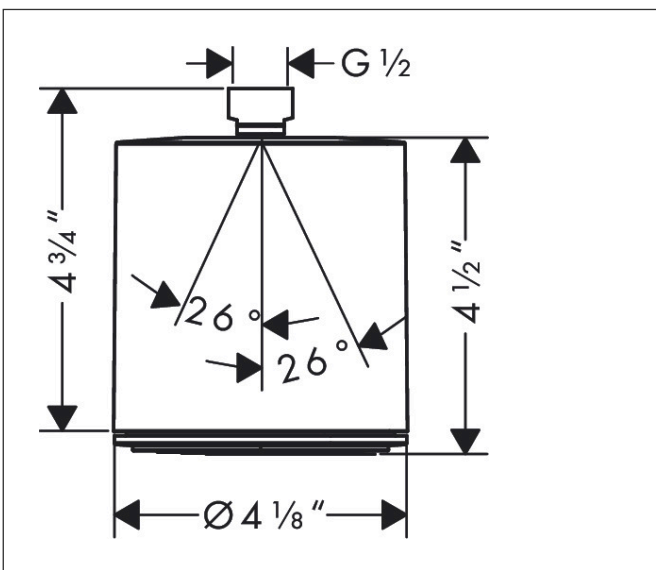

Brand hansgrohe
 Art. Name **Pulsify S** Showerhead 105 1-Jet 1.5 GPM
 Art. Nr. 24133671
 Surface matte black
 Pos. 1

Product Picture

Features

- Showerhead size: 105 mm
- Spray pattern: PowderRain
- Maximum flow rate (at 3 bar): 5.7 l/min
- Spray disc surface: graphite

Drawing

Technology

Spray Types