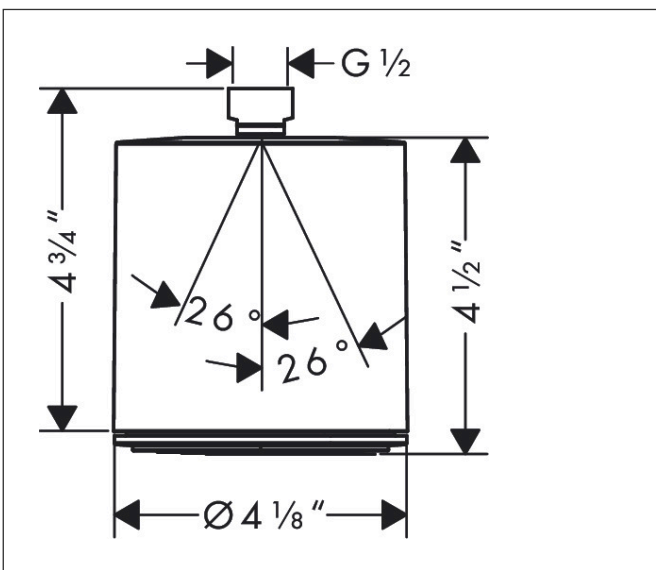

Brand hansgrohe
 Art. Name **Pulsify S** Showerhead 105 1-Jet 1.5 GPM
 Art. Nr. 24133821
 Surface Stainless Steel Finish
 Pos. 1

Product Picture

Features

- Showerhead size: 105 mm
- Spray pattern: PowderRain
- Maximum flow rate (at 3 bar): 5.7 l/min
- Spray disc surface: graphite

Drawing

Technology

Spray Types