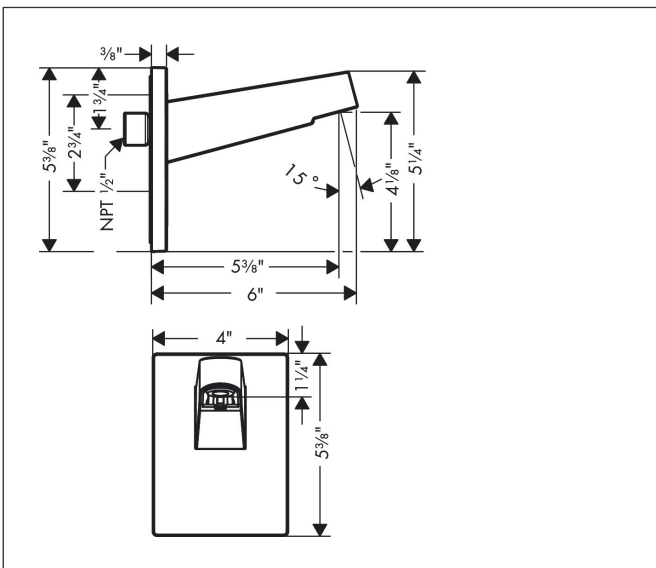

Drawing

Certificates/approvals