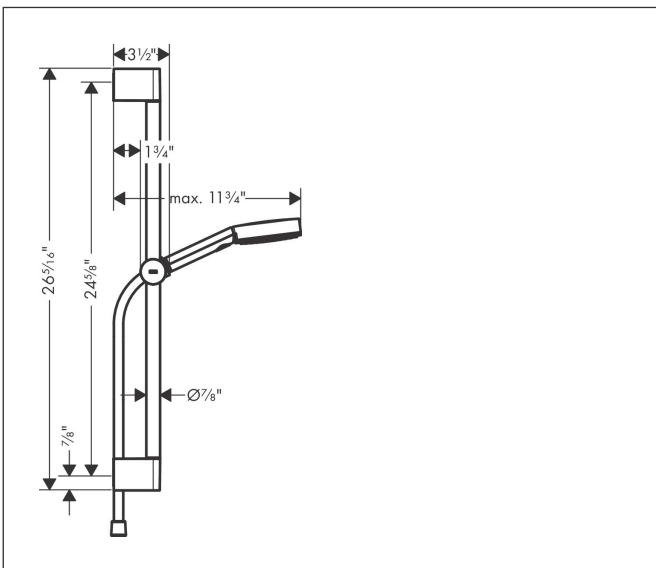

Brand hansgrohe
 Art. Name **Pulsify Select S** Wallbar Set 105 3-Jet 24", 1.75 GPM
 Art. Nr. 24162821
 Surface Brushed Nickel
 Pos. 1

Product Picture

Features

- Consists of: Handshower, Slider, shower bar, shower hose
- Spray pattern: PowderRain, IntenseRain, Massage spray
- Convenient spray selection via Select button
- Maximum flow rate (at 3 bar): 6.6 l/min
- Profile pipe: round
- Pipe length: 669 mm
- Shower bar diameter: 22 mm
- Pivot connector prevents hose from tangling

Drawing

Technology

Spray Types