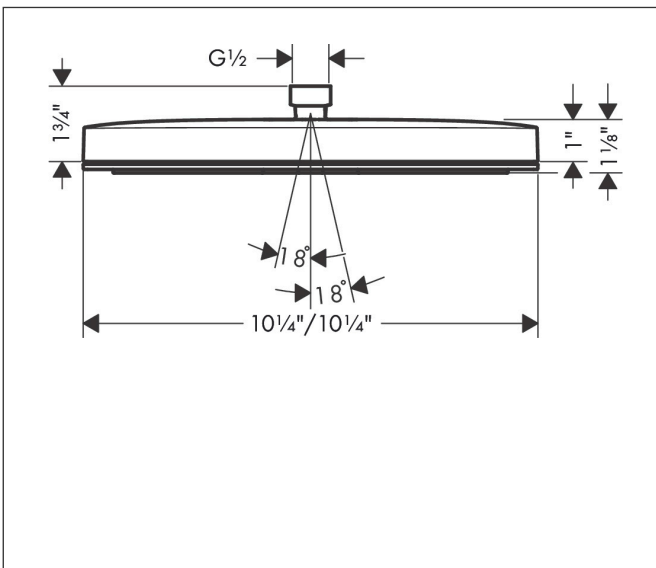

Drawing

Technology

Spray Types

Certificates/approvals