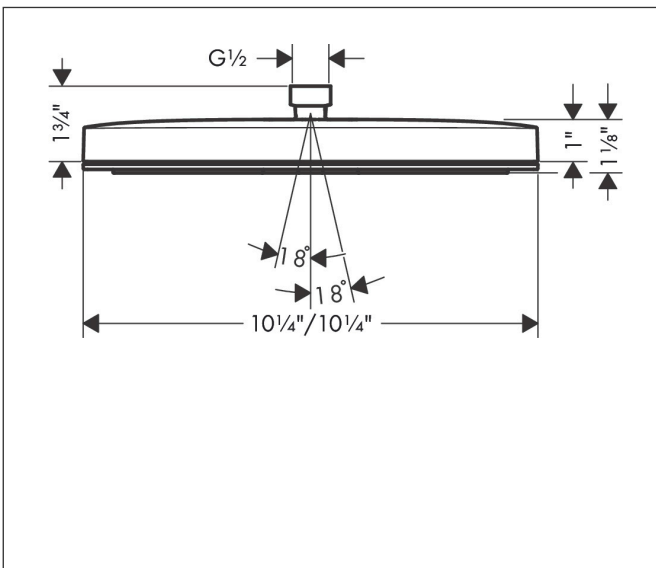

Brand hansgrohe
 Art. Name **Pulsify E** Showerhead 260 1-Jet, 2.5 GPM
 Art. Nr. 24331671
 Surface matte black
 Pos. 1

Product Picture

Features

- Showerhead size: 260 x 260 mm
- Spray pattern: PowderRain
- Maximum flow rate (at 3 bar): 9.5 l/min
- Fast Drain empties the overhead shower from an angle of 10°
- Spray disc surface: graphite

Drawing

Technology

Spray Types