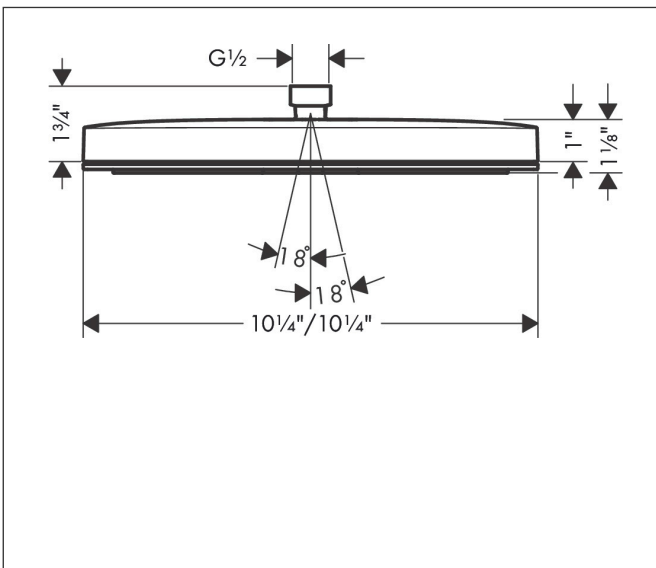

Drawing

Technology

Spray Types