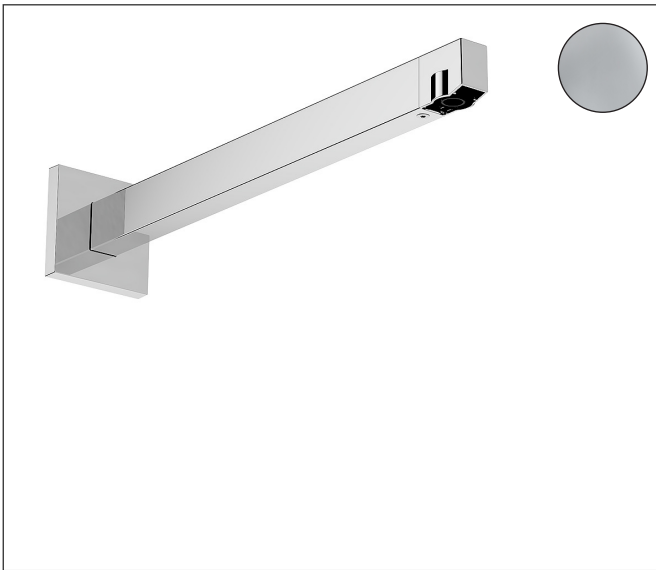

Brand hansgrohe  
 Art. Name Showerarm E,15"  
 Art. Nr. 24337001  
 Surface Chrome  
 Pos. 1

## Product Picture

## Features

- Length: 390 mm
- Brass/ plastic
- Connection type: 1/2" NPT
- Showerarm, escutcheon, mounting material, installation manual