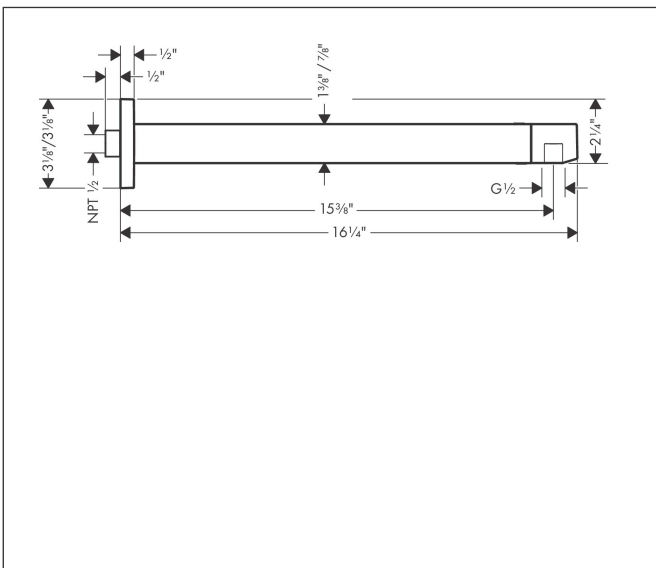

Drawing

Certificates/approvals