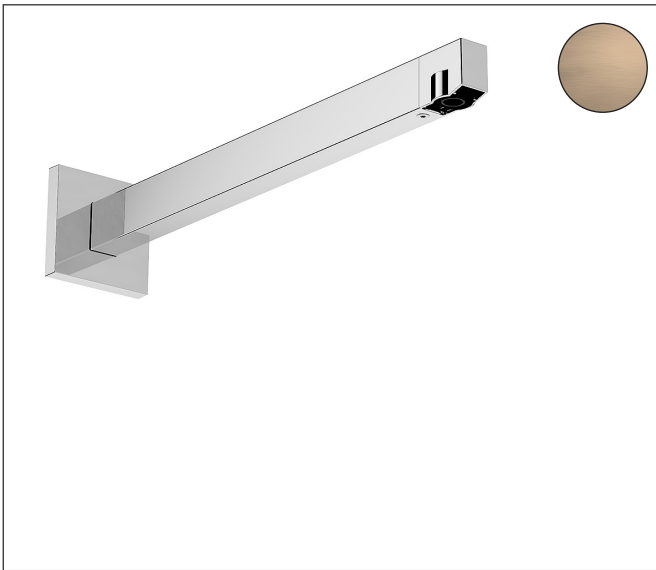

Brand hansgrohe
 Art. Name Showerarm E,15"
 Art. Nr. 24337141
 Surface Brushed Bronze
 Pos. 1

Product Picture

Features

- Length: 15 3/8"
- brass/ plastic
- Connection type: 1/2" NPT
- showerarm, escutcheon, mounting material, installation manual