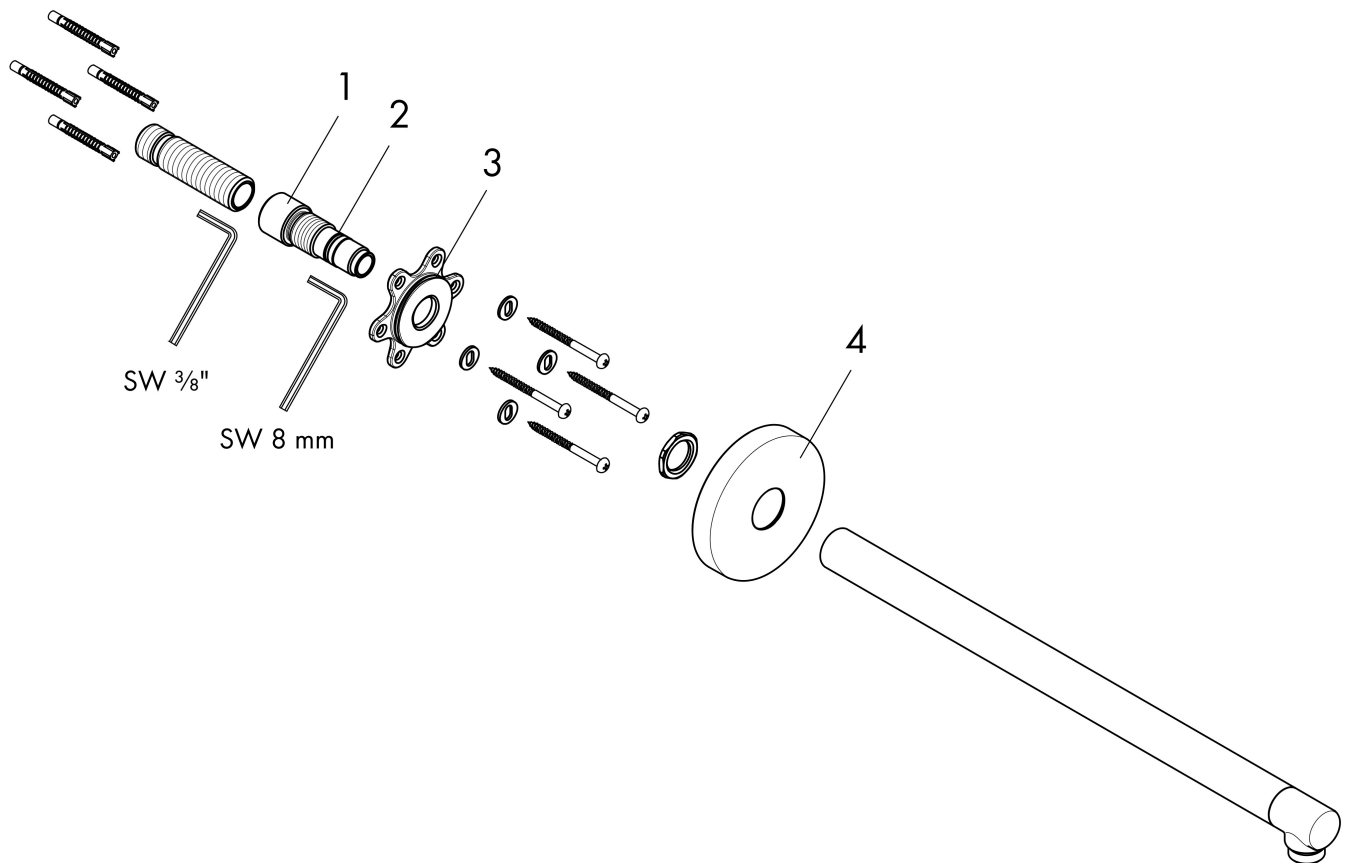

Brand hansgrohe
Art. Name Showerarm, 15"
Art. Nr. 24357001
Surface Chrome
Pos. 1

Product Picture

Features

- Length: 390 mm
- Brass/ plastic
- Connection type: 1/2" NPT
- Showerarm, escutcheon, mounting material, installation manual

Drawing

Brand hansgrohe
Art. Name Showerarm, 15"
Art. Nr. 24357001
Surface Chrome
Pos. 1

Spare Parts Drawings for build year: >07/23

Brand hansgrohe
 Art. Name Showerarm, 15"
 Art. Nr. 24357001
 Surface Chrome
 Pos. 1

Spare parts list for build year: >07/23

Pos.	Description	Article number
1	connecting thread	93418001
2	O-ring 14x2	98129000
3	O-ring 40x2	94689000
4	escutcheon	93827000