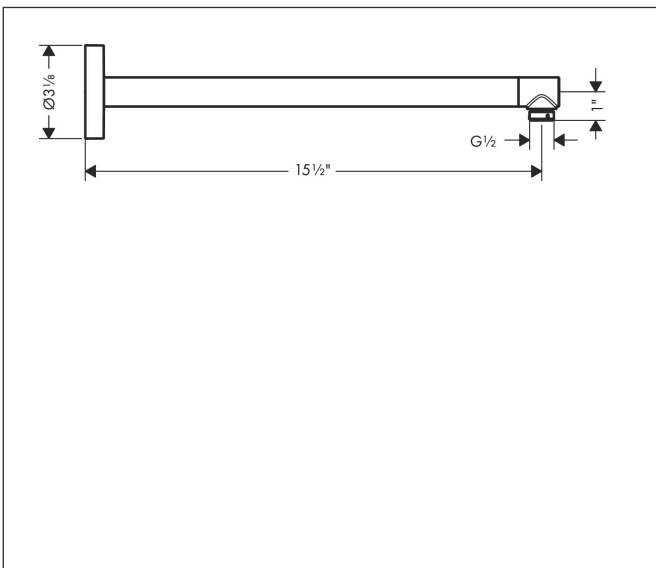

Brand hansgrohe
Art. Name Showerarm, 15"
Art. Nr. 24357001
Surface Chrome
Pos. 1

Product Picture

Features

- Length: 390 mm
- Brass/ plastic
- Connection type: 1/2" NPT
- Showerarm, escutcheon, mounting material, installation manual

Drawing

Brand hansgrohe
Art. Name Showerarm, 15"
Art. Nr. 24357001
Surface Chrome
Pos. 1

Spare Parts Drawings for build year: >07/23

Brand hansgrohe
 Art. Name Showerarm, 15"
 Art. Nr. 24357001
 Surface Chrome
 Pos. 1

Spare parts list for build year: >07/23

Pos.	Description	Article number
1	connecting thread	93418001
2	O-ring 14x2	98129000
3	O-ring 40x2	94689000
4	escutcheon	93827000