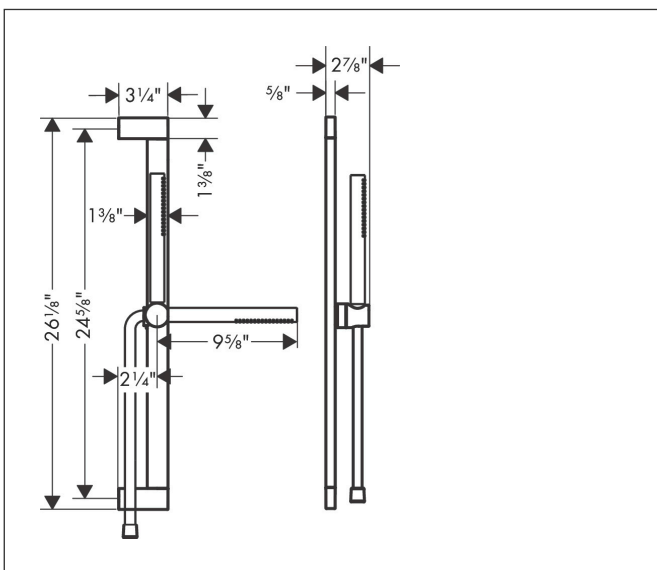

Drawing

Technology

Spray Types