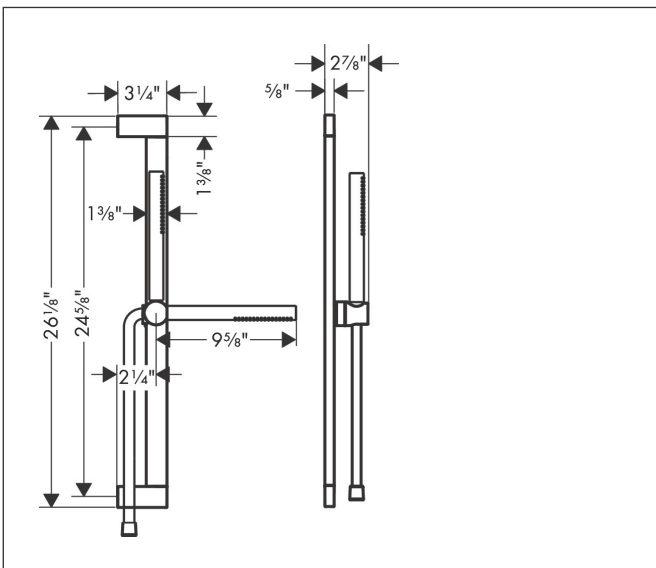

Brand hansgrohe
 Art. Name **Pulsify S** Wallbar Set 100 1-Jet 24", 1.75 GPM
 Art. Nr. 24373671
 Surface matte black
 Pos. 1

Product Picture

Features

- Consists of: Baton handshower, shower bar, shower hose, Slider
- Spray pattern: PowderRain
- Maximum flow rate (at 3 bar): 6.6 l/min
- Handshower holder with locking mechanism
- Wall-mounted: screw fastening
- Wallbar type: swiveling shower bar
- Profile pipe: cubic
- Pipe length: 663 mm
- Pivot connector prevents hose from tangling

Drawing

Technology

Spray Types