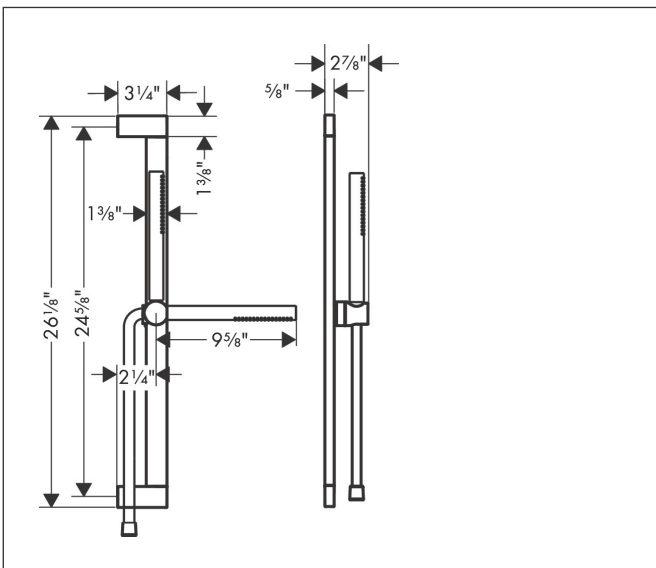

Brand hansgrohe
 Art. Name **Pulsify S** Wallbar Set 100 1-Jet 24", 1.75 GPM
 Art. Nr. 24373821
 Surface Brushed Nickel
 Pos. 1

Product Picture

Features

- Consists of: Baton handshower, shower bar, shower hose, Slider
- Spray pattern: PowderRain
- Maximum flow rate (at 3 bar): 6.6 l/min
- Handshower holder with locking mechanism
- Wall-mounted: screw fastening
- Wallbar type: swiveling shower bar
- Profile pipe: cubic
- Pipe length: 663 mm
- Pivot connector prevents hose from tangling

Drawing

Technology

Spray Types