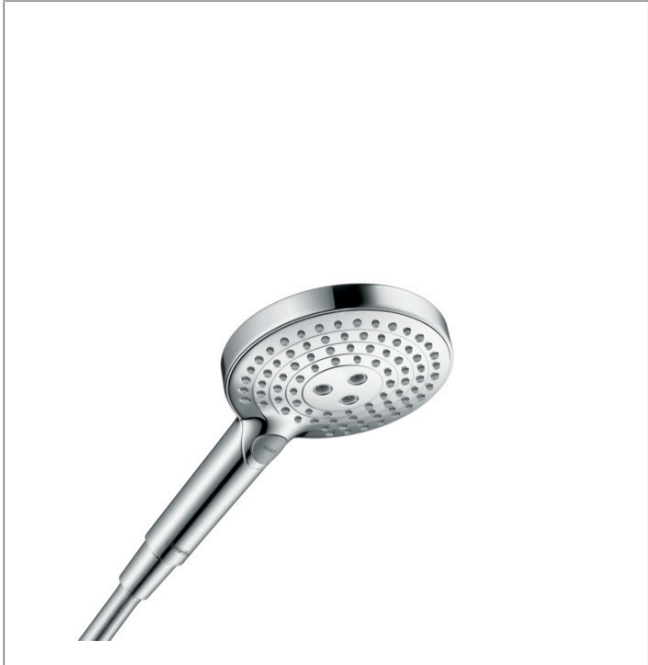

Raindance Select S
Handshower 120 3-Jet P, 2.0 GPM
 Finishes : **chrome** Part no. : **26014001**

Description

Features

- Select button for comfortable alternation of spray modes
- Spray modes: PowderRain, Rain, Whirl
- Flow: 2.0 GPM (7.6 L/Min)
- Fully-finished matching spray face

Item details

List Price \$ 160.00

Technology

Compliance

Product image

Scale drawing

Raindance Select S
Handshower 120 3-Jet P, 2.0 GPM
Finishes : **chrome** Part no. : **26014001**

Exploded drawing

Year of production: >08/18

Raindance Select S
Handshower 120 3-Jet P, 2.0 GPM
 Finishes : **chrome** Part no. : **26014001**

Spare parts list

Year of production: >08/18

Pos.	Description	Part no.	Price	PU
1	filter	92672000	-	1
2	seal	98058000	-	1