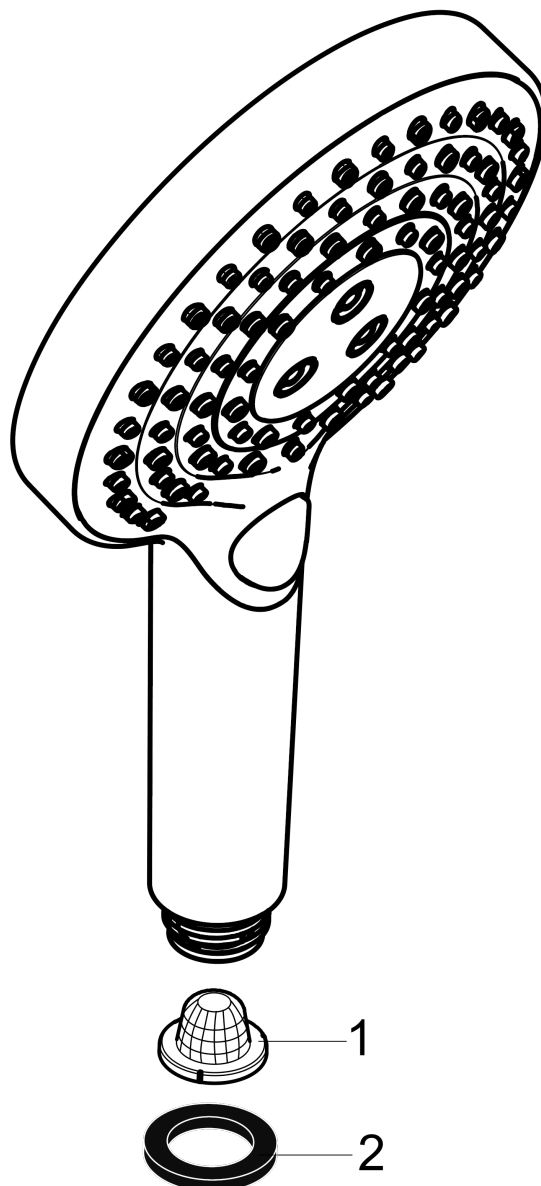

Raindance Select S
Handshower 120 3-Jet P, 2.0 GPM
 Finishes : **chrome** Part no. : **26014001**

Description

Features

- Select button for comfortable alternation of spray modes
- Spray modes: PowderRain, Rain, Whirl
- Flow: 2.0 GPM (7.6 L/Min)
- Fully-finished matching spray face

Item details

List Price \$ 160.00

Technology

Compliance

Product image

Scale drawing

Raindance Select S
Handshower 120 3-Jet P, 2.0 GPM
Finishes : **chrome** Part no. : **26014001**

Exploded drawing

Year of production: >08/18

Raindance Select S
Handshower 120 3-Jet P, 2.0 GPM
 Finishes : **chrome** Part no. : **26014001**

Spare parts list

Year of production: >08/18

Pos.	Description	Part no.	Price	PU
1	filter	92672000	-	1
2	seal	98058000	-	1