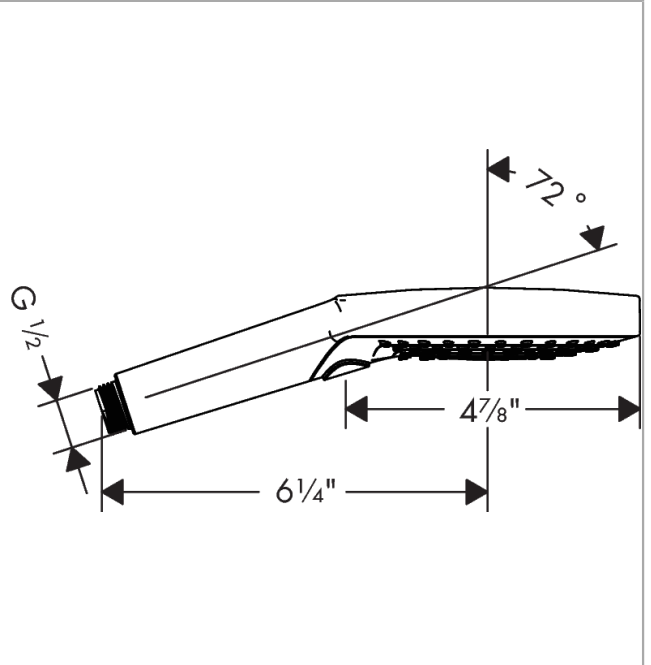

Raindance Select S
Handshower 120 3-Jet P, 2.0 GPM
 Finishes : **chrome** Part no. : **26014001**

Description

Features

- Select button for comfortable alternation of spray modes
- Spray modes: PowderRain, Rain, Whirl
- Flow: 2.0 GPM (7.6 L/Min)
- Fully-finished matching spray face

Item details

List Price \$ 160.00

Technology

Compliance

Product image

Scale drawing

Raindance Select S
Handshower 120 3-Jet P, 2.0 GPM
Finishes : **chrome** Part no. : **26014001**

Exploded drawing

Year of production: >08/18

Raindance Select S
Handshower 120 3-Jet P, 2.0 GPM
 Finishes : **chrome** Part no. : **26014001**

Spare parts list

Year of production: >08/18

Pos.	Description	Part no.	Price	PU
1	filter	92672000	-	1
2	seal	98058000	-	1