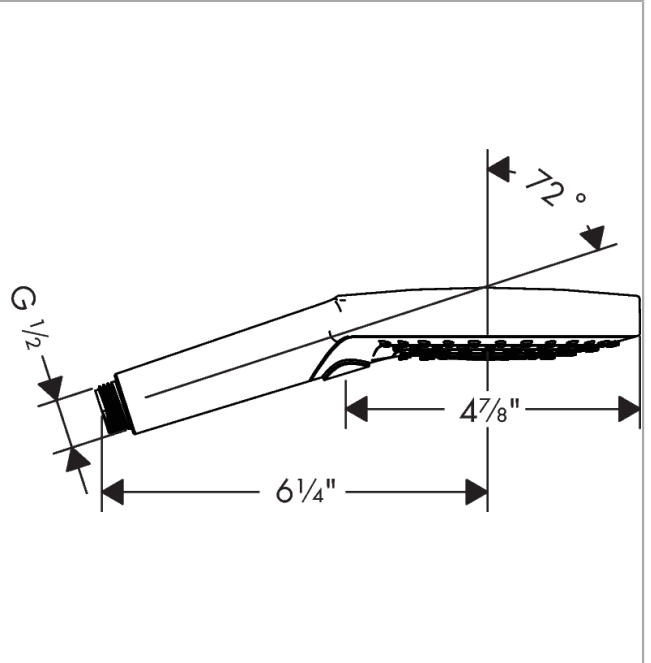

**Raindance Select S**  
**Handshower 120 3-Jet P, 1.75 GPM**  
 Finishes : **brushed nickel** Part no. : **26036821**

**Description**

**Features**

- Select button for comfortable alternation of spray modes
- Spray modes: PowderRain, Rain, Whirl
- Flow: 1.8 GPM (6.8 L/Min)
- Fully-finished matching spray face

**Item details**

List Price \$ 212.00

**Technology**

**Compliance**

**Product image**

**Scale drawing**

**Raindance Select S**  
**Handshower 120 3-Jet P, 1.75 GPM**  
Finishes : **brushed nickel**    Part no. : **26036821**

Exploded drawing

Year of production: >08/18

**Raindance Select S**  
**Handshower 120 3-Jet P, 1.75 GPM**  
 Finishes : **brushed nickel**    Part no. : **26036821**

**Spare parts list**

Year of production: >08/18