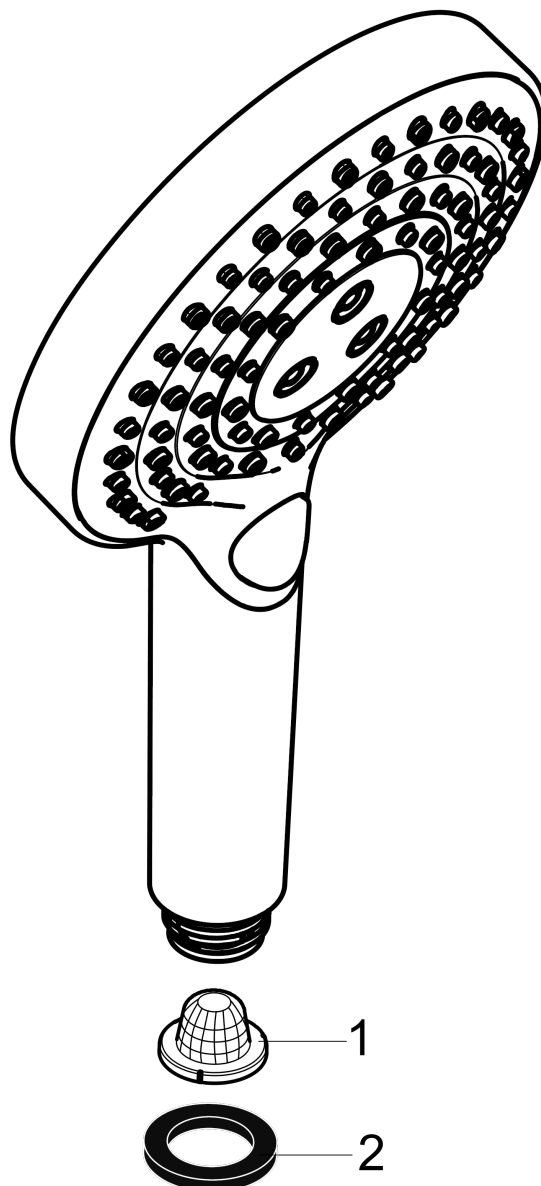

**Raindance Select S**  
**Handshower 120 3-Jet P, 1.75 GPM**  
 Finishes : **brushed nickel** Part no. : **26036821**

**Description**

**Features**

- Select button for comfortable alternation of spray modes
- Spray modes: PowderRain, Rain, Whirl
- Flow: 1.8 GPM (6.8 L/Min)
- Fully-finished matching spray face

**Item details**

List Price \$ 212.00

**Technology**

**Compliance**

**Product image**

**Scale drawing**

**Raindance Select S**  
**Handshower 120 3-Jet P, 1.75 GPM**  
Finishes : **brushed nickel**    Part no. : **26036821**

Exploded drawing

Year of production: >08/18

**Raindance Select S**  
**Handshower 120 3-Jet P, 1.75 GPM**  
 Finishes : **brushed nickel**    Part no. : **26036821**

**Spare parts list**

Year of production: >08/18

<b>Pos.</b>	<b>Description</b>	<b>Part no.</b>	<b>Price</b>	<b>PU</b>
1	filter	92672000	-	1
2	seal	98058000	-	1