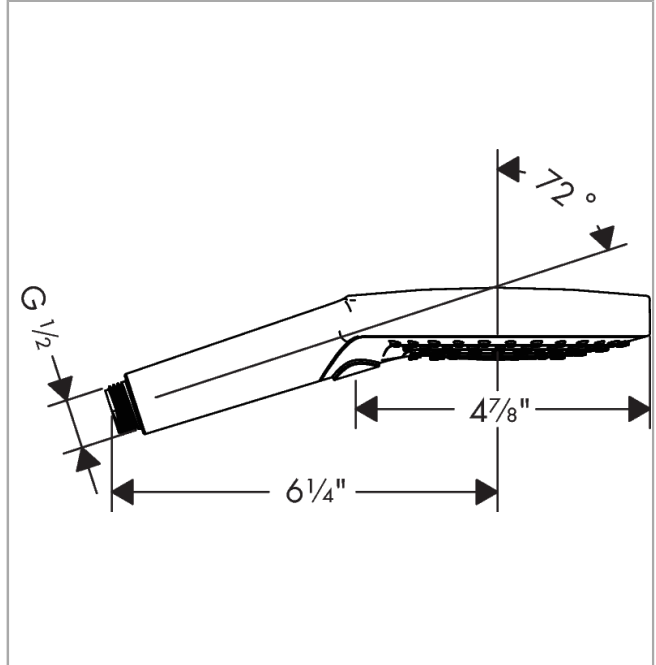

**Raindance Select S**  
**Handshower 120 3-Jet P, 2.5 GPM**  
 Finishes : **brushed nickel** Part no. : **26037821**

**Description**

**Features**

- Select button for comfortable alternation of spray modes
- Spray modes: PowderRain, Rain, Whirl
- Flow: 2.5 GPM (9.5 L/Min)
- Fully-finished matching spray face

**Item details**

List Price \$ 212.00

**Technology**

**Compliance**

**Product image**

**Scale drawing**

**Raindance Select S**  
**Handshower 120 3-Jet P, 2.5 GPM**  
Finishes : **brushed nickel**    Part no. : **26037821**