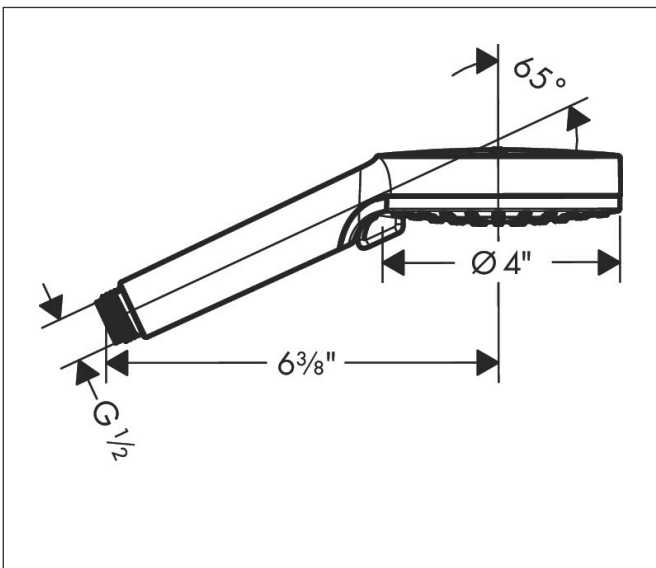

Brand hansgrohe
 Art. Name **Vernis Blend** Hand shower 100 Vario 1.5 GPM
 Art. Nr. 26090001
 Surface Chrome
 Pos. 1

Product Picture

Drawing

Features

- Spray pattern: Rain, IntenseRain
- Spray type adjustment by turning spray disc
- Spray disc surface: easy cleanable plastic spray disc
- Maximum flow rate (at 3 bar): 5.7 l/min