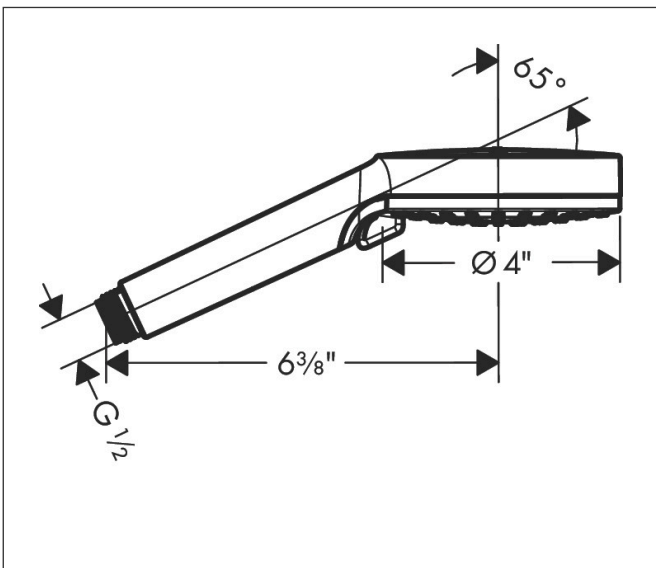

Brand hansgrohe
 Art. Name **Vernis Blend** Hand shower 100 Vario 1.5 GPM
 Art. Nr. 26090671
 Surface matte black
 Pos. 1

Product Picture

Features

- Spray pattern: Rain, IntenseRain
- Spray type adjustment by turning spray disc
- Spray disc surface: easy cleanable plastic spray disc
- Maximum flow rate (at 3 bar): 5.7 l/min

Drawing

Technology

Spray Types