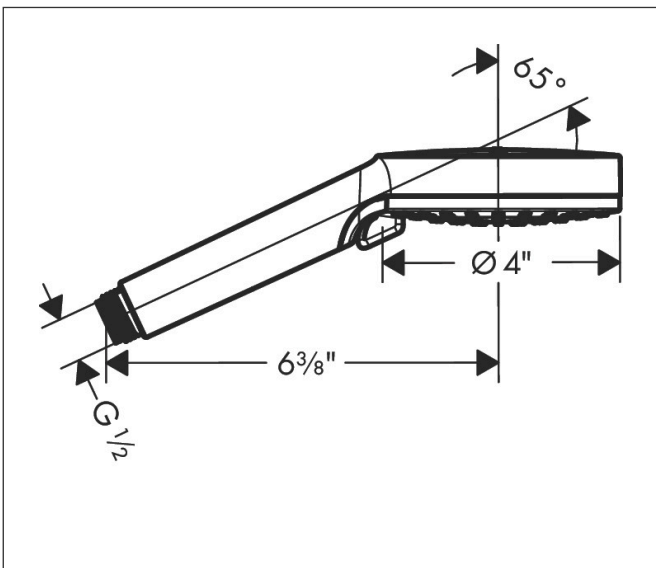

Brand hansgrohe
 Art. Name **Vernis Blend** Hand shower 100 Vario 1.5 GPM
 Art. Nr. 26090821
 Surface Brushed Nickel
 Pos. 1

Product Picture

Features

- Spray pattern: Rain, IntenseRain
- Spray type adjustment by turning spray disc
- Spray disc surface: easy cleanable plastic spray disc
- Maximum flow rate (at 3 bar): 5.7 l/min

Drawing

Technology

Spray Types