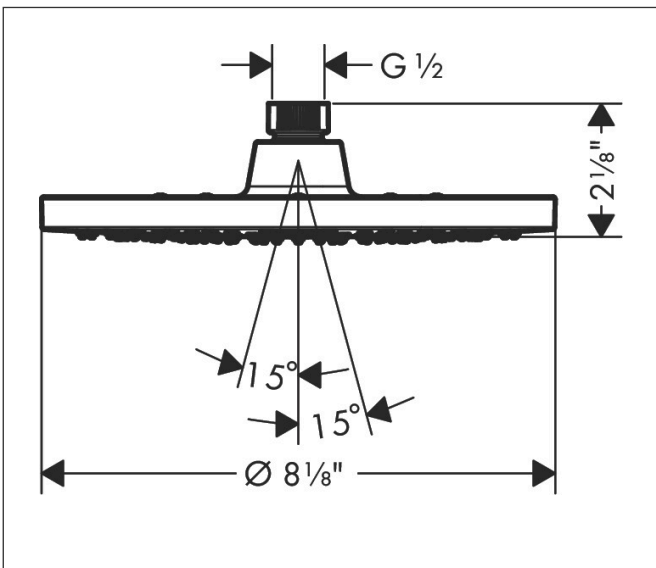

Brand hansgrohe
 Art. Name **Vernis Blend** Showerhead 200 1-Jet 1.5 GPM
 Art. Nr. 26093671
 Surface matte black
 Pos. 1

Product Picture

Features

- Showerhead size: 205 mm
- Spray pattern: Rain
- Maximum flow rate (at 3 bar): 5.7 l/min
- 102 no-clog spray nozzles

Drawing

Technology

Spray Types