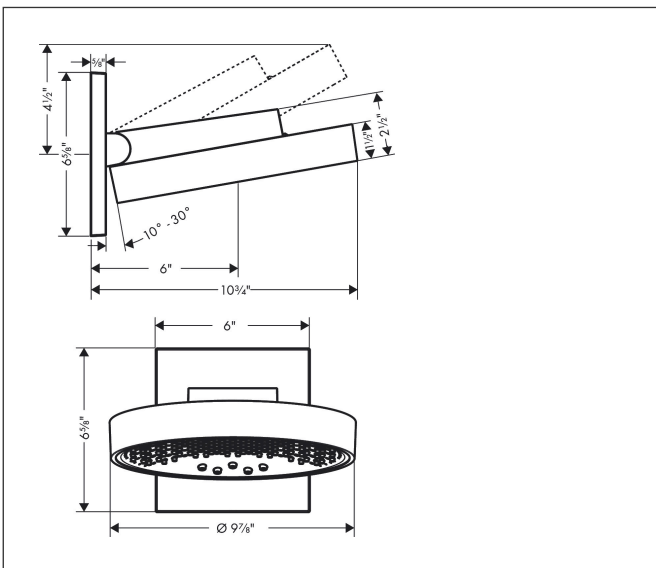

Drawing

Technology

Spray Types

Certificates/approvals