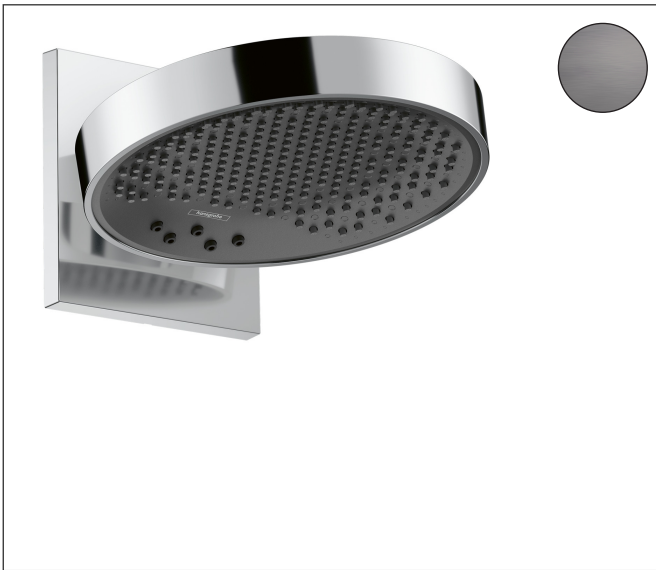

Brand hansgrohe
 Art. Name **Rainfinity** Showerhead 250 3-Jet with Wall Connector Trim, 1.75 GPM
 Art. Nr. 26235341
 Surface Brushed Black Chrome
 Pos. 1

Product Picture

Features

- Consists of: showerhead, wall outlet, green diverter
- showerhead size: 9 7/8"
- Spray pattern: PowderRain, Intense PowderRain, RainStream
- Maximum flow rate: 1.75 GPM
- Projection: 10 3/4"
- middle spray disc: 6"
- spray disc surface: graphite
- Showerhead removable for cleaning
- showerarm vertically adjustable by 10-30°
- the 3 spray zones must be controlled via 3 valves or a diverter valve with 3 outlets
- Connection type: rough