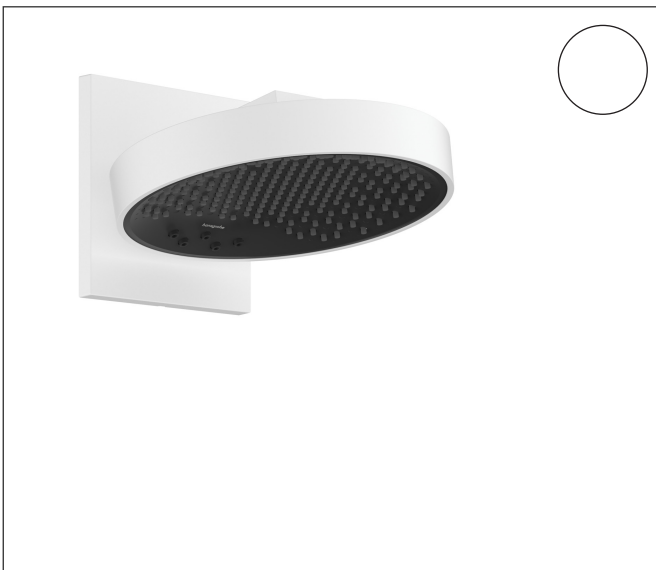

Brand hansgrohe
 Art. Name **Rainfinity** Showerhead 250 3-Jet with Wall Connector Trim, 1.75 GPM
 Art. Nr. 26235701
 Surface Matte White
 Pos. 1

Product Picture

Features

- Consists of: overhead shower, wall outlet, green diverter
- Showerhead size: 250 mm
- Spray pattern: PowderRain, Intense PowderRain, RainStream
- Maximum flow rate (at 3 bar): 6.6 l/min
- Projection: 273 mm
- Middle spray disc: 151 mm
- Spray disc surface: graphite
- Showerarm vertically inclinable by 10-30°
- The 3 spray zones must be controlled via 3 valves or a diverter valve with 3 outlets
- Overhead shower removable for cleaning
- Connection type: base set

Drawing

Technology

Spray Types

Brand hansgrohe
Art. Name **Rainfinity** Showerhead 250 3-Jet with Wall Connector Trim, 1.75 GPM
Art. Nr. 26235701
Surface Matte White
Pos. 1

Spare Parts Drawings for build year: >01/22

Brand hansgrohe
 Art. Name **Rainfinity** Showerhead 250 3-Jet with Wall Connector Trim, 1.75 GPM
 Art. Nr. 26235701
 Surface Matte White
 Pos. 1

Spare parts list for build year: >01/22

Pos.	Description	Article number
1	head shower	93668700
2	cramp	93525000
3	cover	93524700
4	escutcheon	93523700
5	O-ring 9x2	98119000
6	hexagon socket screw M5x40	97673000
7	O-ring 10x2	98170000
8	O-ring 17x2	98199000
9	set of screws	96525000
10	O-ring 18x2	98181000
11	O-ring 16x2	98133000
12	filter	98513000
13	fit-up aid	92540000
a	extension 25 mm	13595000
b	set of fixing screws	97747000
c	set of screws	93244000
d	compensation set 1°	95521000