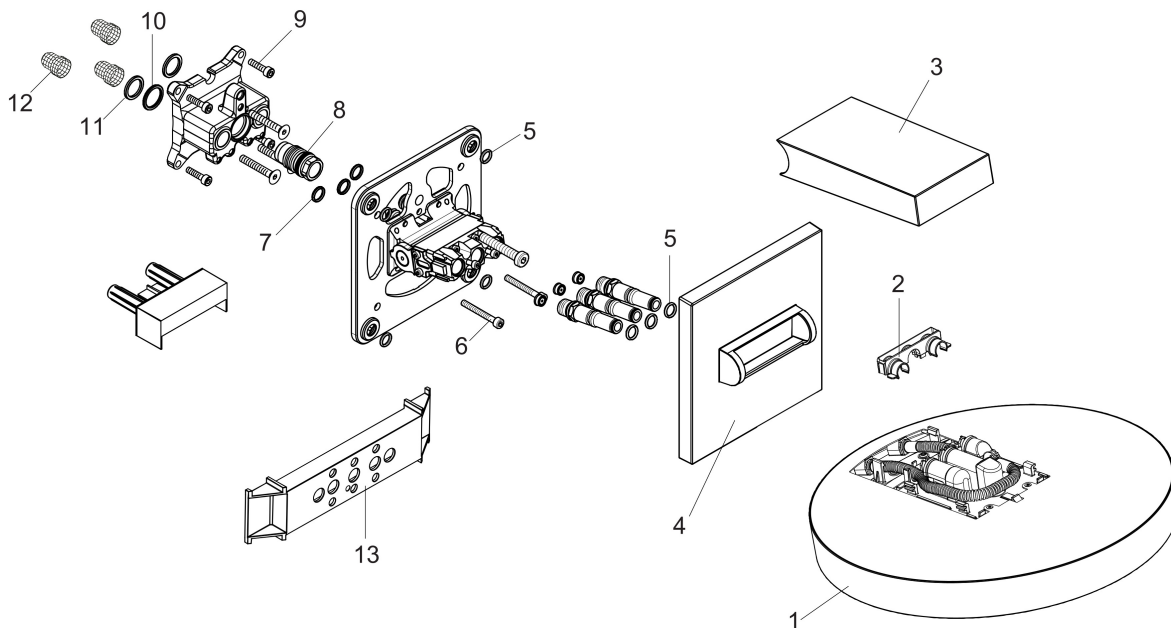

Brand hansgrohe
 Art. Name **Rainfinity** Showerhead 250 3-Jet with Wall Connector Trim, 1.75 GPM
 Art. Nr. 26235701
 Surface Matte White
 Pos. 1

Product Picture

Features

- Consists of: overhead shower, wall outlet, green diverter
- Showerhead size: 250 mm
- Spray pattern: PowderRain, Intense PowderRain, RainStream
- Maximum flow rate (at 3 bar): 6.6 l/min
- Projection: 273 mm
- Middle spray disc: 151 mm
- Spray disc surface: graphite
- Showerarm vertically inclinable by 10-30°
- The 3 spray zones must be controlled via 3 valves or a diverter valve with 3 outlets
- Overhead shower removable for cleaning
- Connection type: base set

Drawing

Technology

Spray Types

Brand hansgrohe
Art. Name **Rainfinity** Showerhead 250 3-Jet with Wall Connector Trim, 1.75 GPM
Art. Nr. 26235701
Surface Matte White
Pos. 1

Spare Parts Drawings for build year: >01/22

Brand hansgrohe
 Art. Name **Rainfinity** Showerhead 250 3-Jet with Wall Connector Trim, 1.75 GPM
 Art. Nr. 26235701
 Surface Matte White
 Pos. 1

Spare parts list for build year: >01/22

Pos.	Description	Article number
1	head shower	93668700
2	cramp	93525000
3	cover	93524700
4	escutcheon	93523700
5	O-ring 9x2	98119000
6	hexagon socket screw M5x40	97673000
7	O-ring 10x2	98170000
8	O-ring 17x2	98199000
9	set of screws	96525000
10	O-ring 18x2	98181000
11	O-ring 16x2	98133000
12	filter	98513000
13	fit-up aid	92540000
a	extension 25 mm	13595000
b	set of fixing screws	97747000
c	set of screws	93244000
d	compensation set 1°	95521000