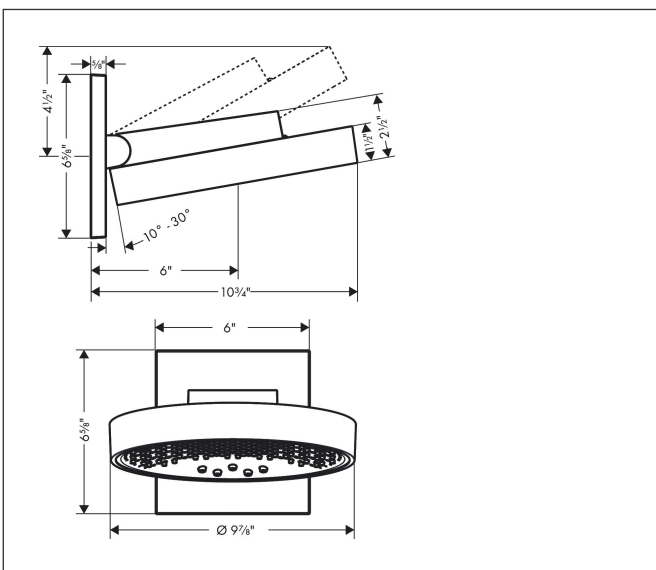

Brand hansgrohe
 Art. Name **Rainfinity** Showerhead 250 3-Jet with Wall Connector Trim, 1.75 GPM
 Art. Nr. 26235701
 Surface Matte White
 Pos. 1

Product Picture

Features

- Consists of: overhead shower, wall outlet, green diverter
- Showerhead size: 250 mm
- Spray pattern: PowderRain, Intense PowderRain, RainStream
- Maximum flow rate (at 3 bar): 6.6 l/min
- Projection: 273 mm
- Middle spray disc: 151 mm
- Spray disc surface: graphite
- Showerarm vertically inclinable by 10-30°
- The 3 spray zones must be controlled via 3 valves or a diverter valve with 3 outlets
- Overhead shower removable for cleaning
- Connection type: base set

Drawing

Technology

Spray Types

Brand hansgrohe
Art. Name **Rainfinity** Showerhead 250 3-Jet with Wall Connector Trim, 1.75 GPM
Art. Nr. 26235701
Surface Matte White
Pos. 1

Spare Parts Drawings for build year: >01/22

Brand hansgrohe
 Art. Name **Rainfinity** Showerhead 250 3-Jet with Wall Connector Trim, 1.75 GPM
 Art. Nr. 26235701
 Surface Matte White
 Pos. 1

Spare parts list for build year: >01/22

Pos.	Description	Article number
1	head shower	93668700
2	cramp	93525000
3	cover	93524700
4	escutcheon	93523700
5	O-ring 9x2	98119000
6	hexagon socket screw M5x40	97673000
7	O-ring 10x2	98170000
8	O-ring 17x2	98199000
9	set of screws	96525000
10	O-ring 18x2	98181000
11	O-ring 16x2	98133000
12	filter	98513000
13	fit-up aid	92540000
a	extension 25 mm	13595000
b	set of fixing screws	97747000
c	set of screws	93244000
d	compensation set 1°	95521000