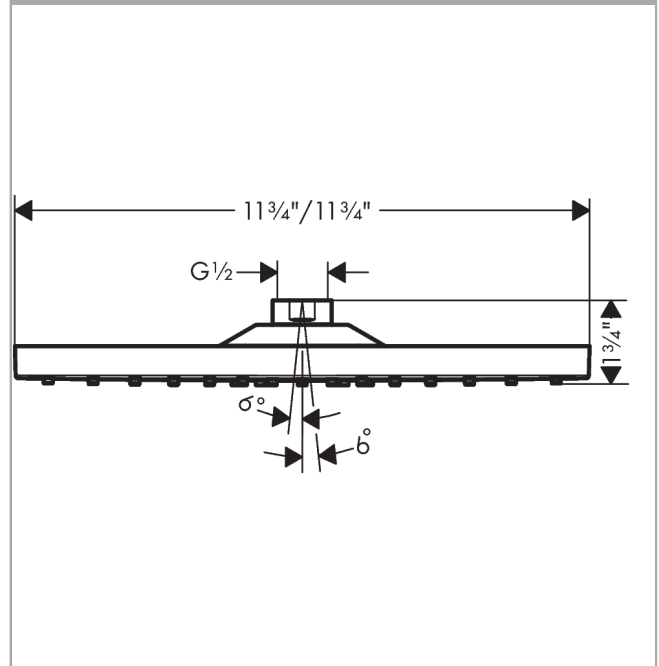

Raindance E
Showerhead 300 1-Jet, 1.8 GPM
 Finishes : **chrome** Part no. : **26240001**

Description

Features

- Spray modes: Rain
- Flow: 1.8 GPM (6.8 L/Min)
- Fully-finished matching spray face
- Spray face removable for cleaning

Item details

List Price \$ 569.00

Technology

Compliance

Product image

Scale drawing

Raindance E
Showerhead 300 1-Jet, 1.8 GPM
Finishes : **chrome** Part no. : **26240001**

Exploded drawing