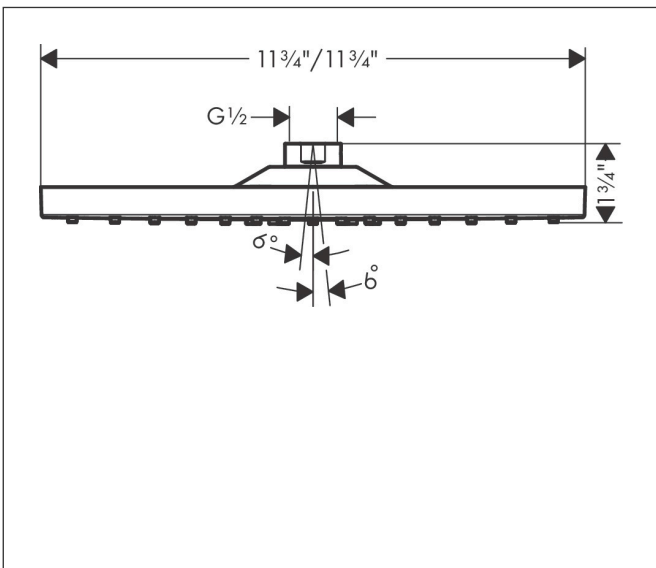

Brand hansgrohe
 Art. Name **Raindance E** Showerhead 300 1-Jet, 1.8 GPM
 Art. Nr. 26240141
 Surface Brushed Bronze
 Pos. 1

Product Picture

Features

- Showerhead size: 300 x 300 mm
- Spray pattern: Rain
- Maximum flow rate (at 3 bar): 6.8 l/min
- Spray disc surface: fully finished matching spray face

Drawing

Technology

Spray Types