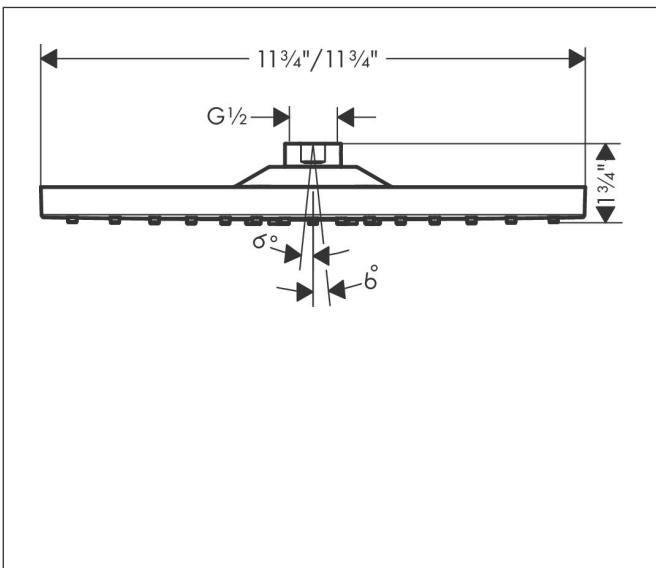

Drawing

Technology

Spray Types

Certificates/approvals