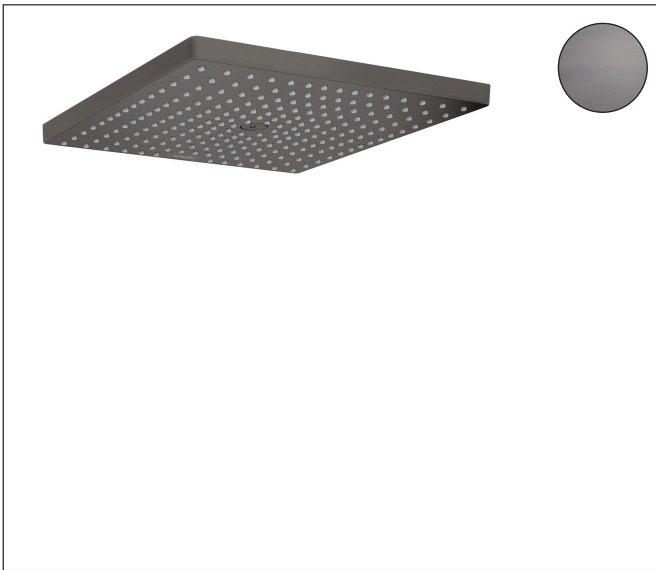

Brand hansgrohe  
 Art. Name **Raindance E** Showerhead 300 1-Jet, 1.8 GPM  
 Art. Nr. 26240341  
 Surface Brushed Black Chrome  
 Pos. 1

## Product Picture

## Features

- Showerhead size: 300 x 300 mm
- Spray pattern: Rain
- Maximum flow rate (at 3 bar): 6.8 l/min
- Spray disc surface: fully finished matching spray face