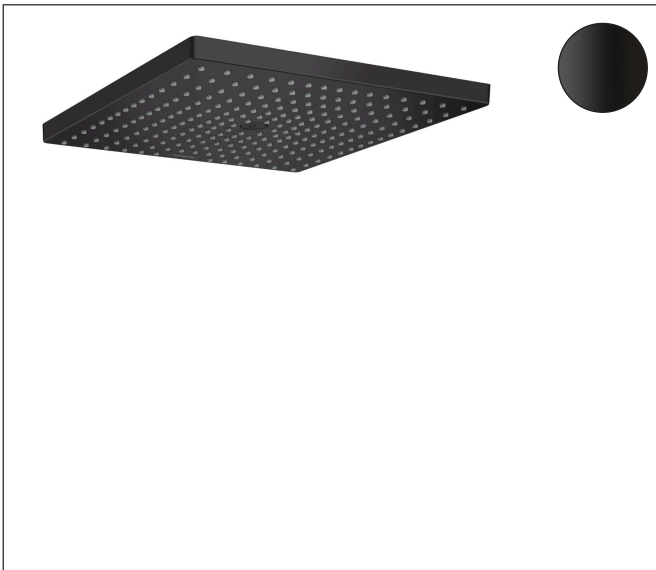

Brand hansgrohe
 Art. Name **Raindance E** Showerhead 300 1-Jet, 1.8 GPM
 Art. Nr. 26240671
 Surface matte black
 Pos. 1

Product Picture

Features

- Showerhead size: 300 x 300 mm
- Spray pattern: Rain
- Maximum flow rate (at 3 bar): 6.8 l/min
- Spray disc surface: fully finished matching spray face

Drawing

Technology

Spray Types