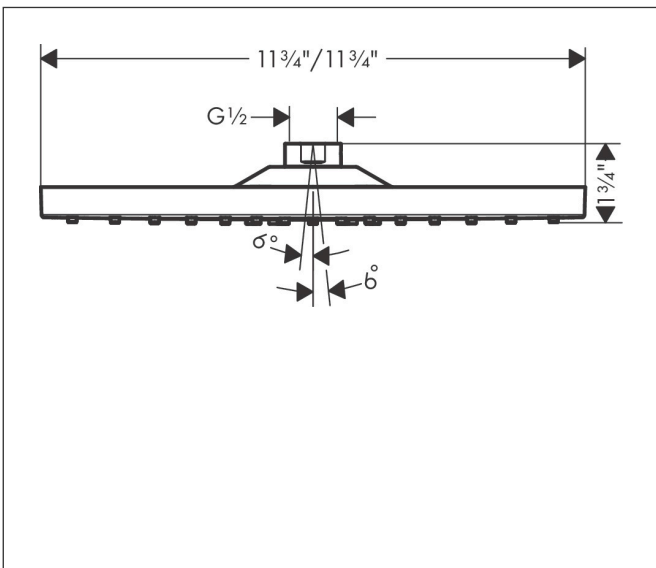

Brand hansgrohe
 Art. Name **Raindance E** Showerhead 300 1-Jet, 1.8 GPM
 Art. Nr. 26240671
 Surface matte black
 Pos. 1

Product Picture

Features

- Showerhead size: 300 x 300 mm
- Spray pattern: Rain
- Maximum flow rate (at 3 bar): 6.8 l/min
- Spray disc surface: fully finished matching spray face

Drawing

Technology

Spray Types