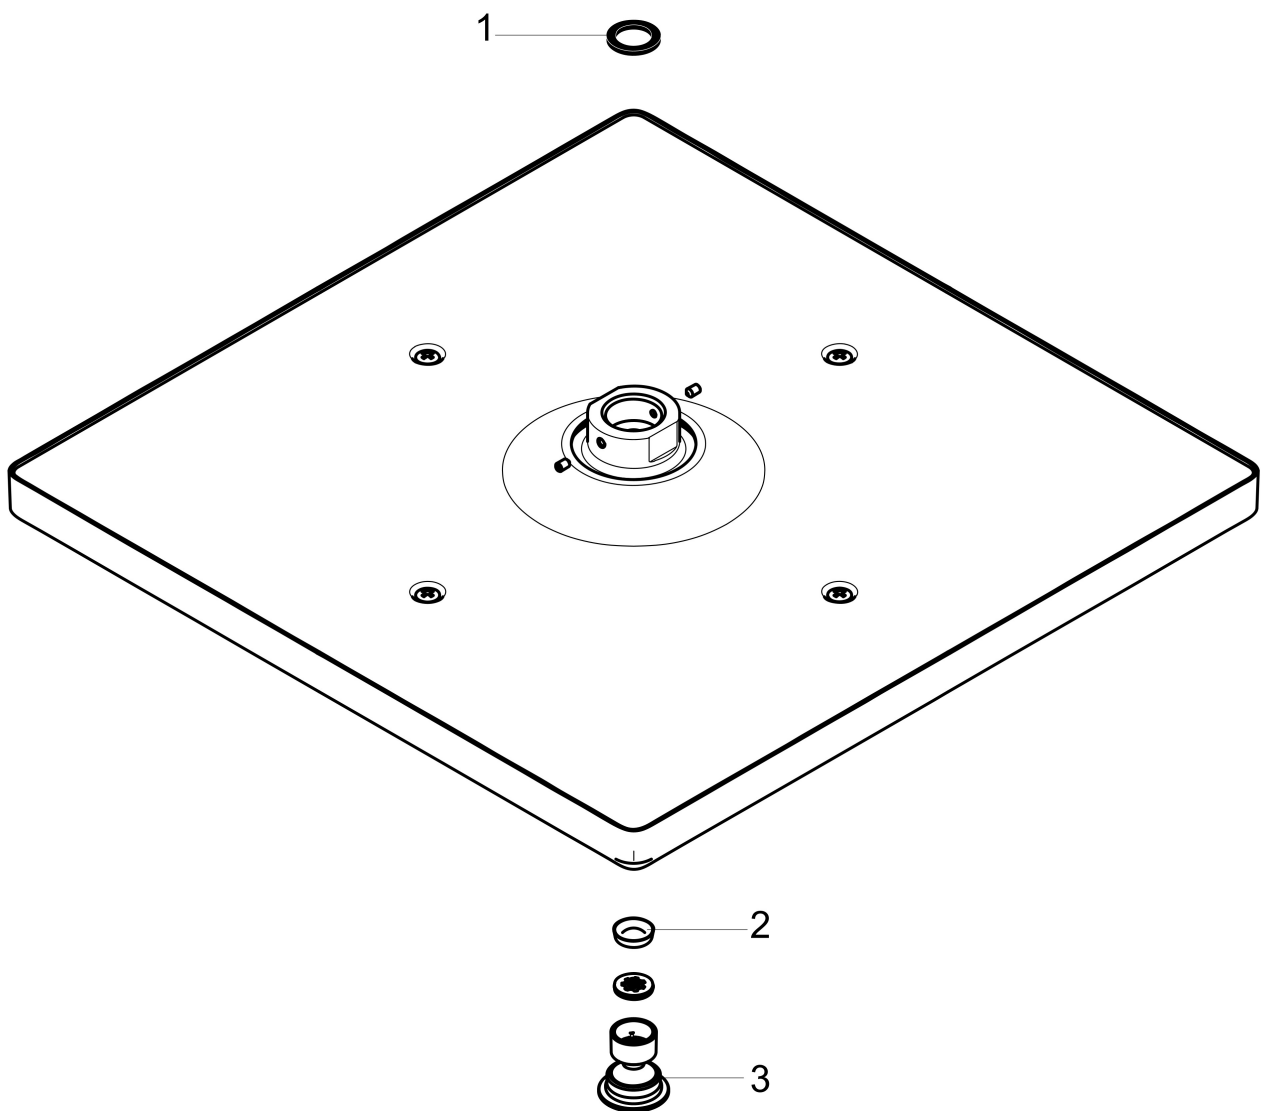

Brand hansgrohe
 Art. Name **Raindance E** Showerhead 300 1-Jet, 1.8 GPM
 Art. Nr. 26240701
 Surface Matte White
 Pos. 1

Product Picture

Features

- Showerhead size: 300 x 300 mm
- Spray pattern: Rain
- Maximum flow rate (at 3 bar): 6.8 l/min
- Spray disc surface: fully finished matching spray face

Drawing

Technology

Spray Types

Brand hansgrohe
Art. Name **Raindance E** Showerhead 300 1-Jet, 1.8 GPM
Art. Nr. 26240701
Surface Matte White
Pos. 1

Spare Parts Drawings for build year: >06/20

Brand hansgrohe
 Art. Name **Raindance E** Showerhead 300 1-Jet, 1.8 GPM
 Art. Nr. 26240701
 Surface Matte White
 Pos. 1

Spare parts list for build year: >06/20

Pos.	Description	Article number
1	seal	98058000
2	filter	93128000
3	O-ring 15x2	98163000
a	air jet (Eco)	94604701