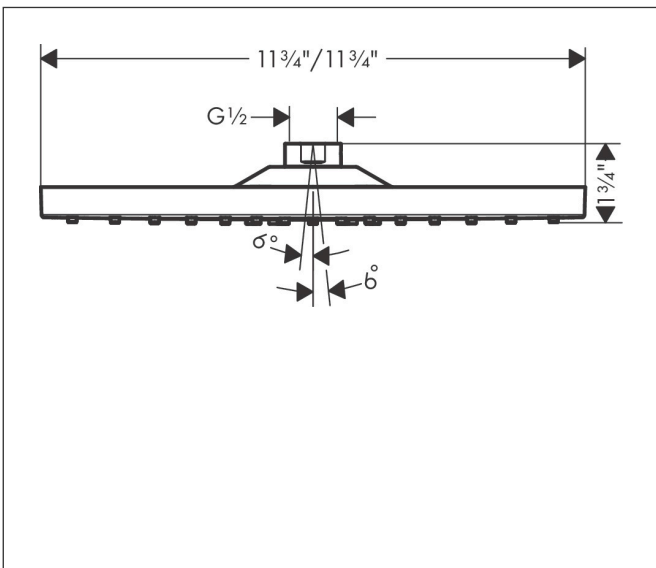

Brand hansgrohe
 Art. Name **Raindance E** Showerhead 300 1-Jet, 1.8 GPM
 Art. Nr. 26240701
 Surface Matte White
 Pos. 1

Product Picture

Features

- Showerhead size: 300 x 300 mm
- Spray pattern: Rain
- Maximum flow rate (at 3 bar): 6.8 l/min
- Spray disc surface: fully finished matching spray face

Drawing

Technology

Spray Types

Brand hansgrohe
Art. Name **Raindance E** Showerhead 300 1-Jet, 1.8 GPM
Art. Nr. 26240701
Surface Matte White
Pos. 1

Spare Parts Drawings for build year: >06/20

Brand hansgrohe
 Art. Name **Raindance E** Showerhead 300 1-Jet, 1.8 GPM
 Art. Nr. 26240701
 Surface Matte White
 Pos. 1

Spare parts list for build year: >06/20

Pos.	Description	Article number
1	seal	98058000
2	filter	93128000
3	O-ring 15x2	98163000
a	air jet (Eco)	94604701