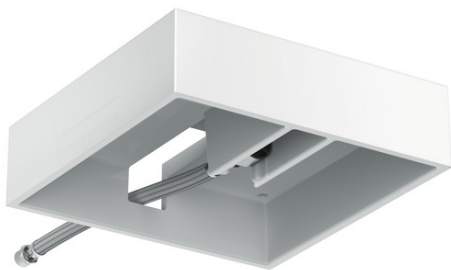

Raindance E
Rough, Showerhead 400 Square 1-Jet
 Finishes : n.a. Part no. : 26254181

Description

Features
 · 1/2" NPT

Item details

List Price \$ 114.00

Compliance

Product image

Scale drawing

Raindance E
Rough, Showerhead 400 Square 1-Jet
 Finishes : n.a. Part no. : 26254181

Exploded drawing

Year of production: >03/18

Raindance E
Rough, Showerhead 400 Square 1-Jet
 Finishes : n.a. Part no. : **26254181**