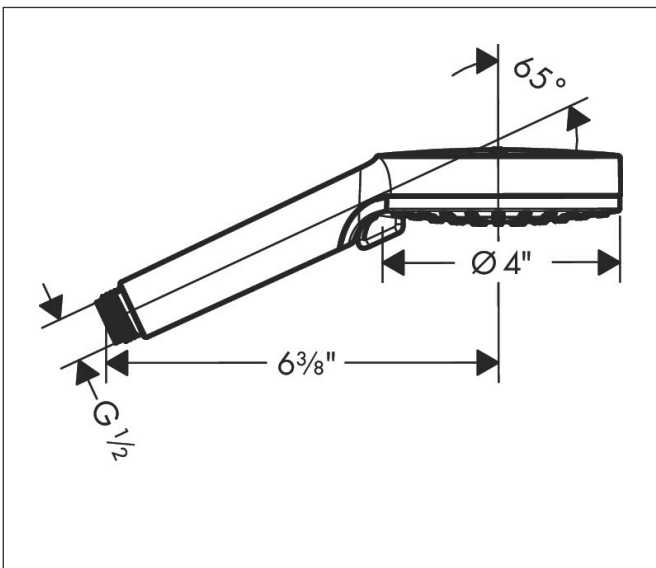

Brand hansgrohe
 Art. Name **Vernis Blend** Hand shower 100 Vario 2.5 GPM
 Art. Nr. 26270671
 Surface matte black
 Pos. 1

Product Picture

Drawing

Features

- Spray pattern: Rain, IntenseRain
- 80 no-clog spray nozzles
- Spray type adjustment by turning spray disc
- Spray disc surface: easy cleanable plastic spray disc
- Maximum flow rate (at 3 bar): 9.5 l/min