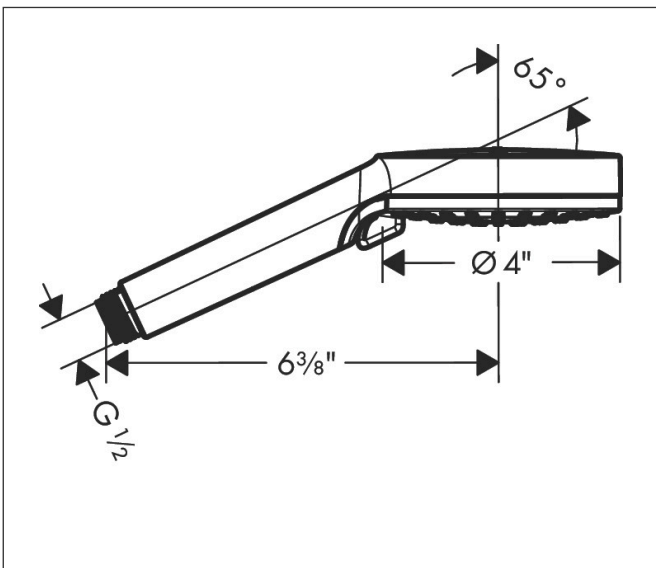

Brand hansgrohe
 Art. Name **Vernis Blend** Hand shower 100 Vario 2.5 GPM
 Art. Nr. 26270821
 Surface Brushed Nickel
 Pos. 1

Product Picture

Features

- Spray pattern: Rain, IntenseRain
- 80 no-clog spray nozzles
- Spray type adjustment by turning spray disc
- Spray disc surface: easy cleanable plastic spray disc
- Maximum flow rate (at 3 bar): 9.5 l/min

Drawing

Technology

Spray Types