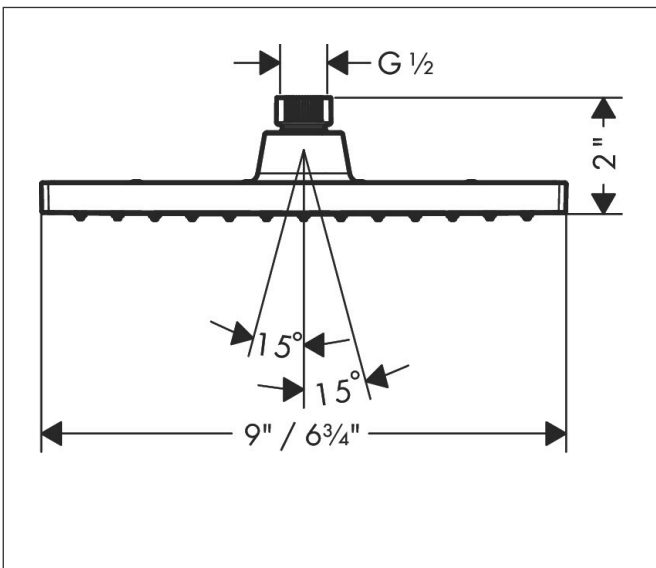

Brand hansgrohe
 Art. Name **Vernis Shape** Showerhead 230 1-Jet 1.75 GPM
 Art. Nr. 26283821
 Surface Brushed Nickel
 Pos. 1

Product Picture

Features

- Showerhead size: 230 x 170 mm
- Spray pattern: Rain
- Maximum flow rate (at 3 bar): 6.6 l/min
- 114 no-clog spray nozzles

Drawing

Technology

Spray Types