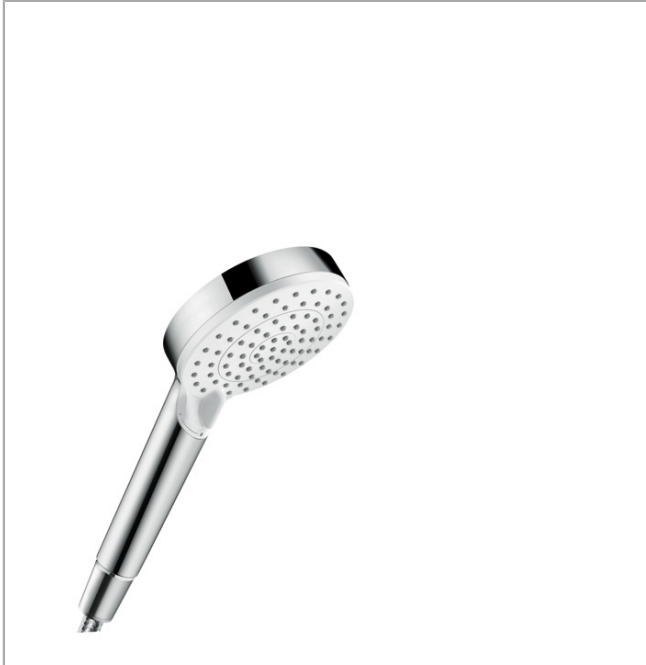

Crometta
Handshower Vario-Jet, 1.8 GPM
 Finishes : **white/chrome** Part no. : **26332401**

Description

Features

- 80 no-clog spray channels
- Spray modes: Vario-Jet (spray zones of variable intensity)
- Flow: 1.8 GPM (6.8 L/Min)
- Easy-to-clean white spray face

Item details

List Price \$ 53.00

Technology

Compliance

Product image

Scale drawing

Crometta
Handshower Vario-Jet, 1.8 GPM
Finishes : **white/chrome** Part no. : **26332401**

Exploded drawing

Year of production: >01/18

Crometta
Handshower Vario-Jet, 1.8 GPM
 Finishes : **white/chrome** Part no. : **26332401**

Spare parts list

Year of production: >01/18

| Pos. | Description | Part no. | Price | PU |
|-------------|--------------------|-----------------|--------------|-----------|
| 1 | filter packing | 94246000 | - | 1 |