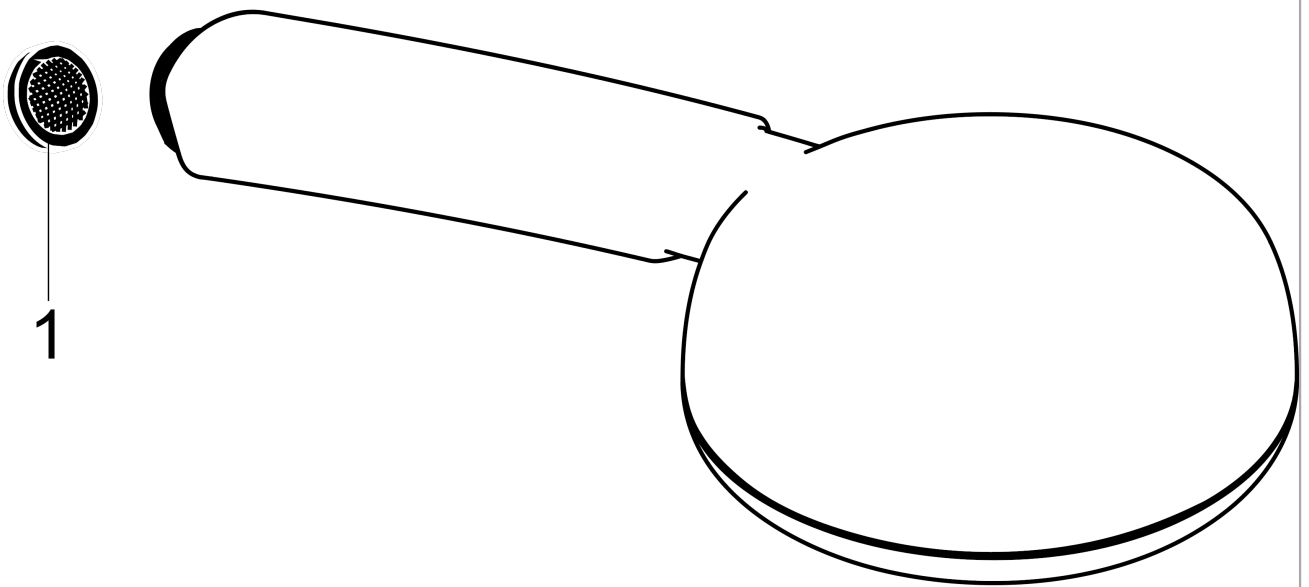

Crometta
Handshower Vario-Jet, 1.8 GPM
 Finishes : **white/chrome** Part no. : **26332401**

Description

Features

- 80 no-clog spray channels
- Spray modes: Vario-Jet (spray zones of variable intensity)
- Flow: 1.8 GPM (6.8 L/Min)
- Easy-to-clean white spray face

Item details

List Price \$ 53.00

Technology

Compliance

Product image

Scale drawing

Crometta
Handshower Vario-Jet, 1.8 GPM
Finishes : **white/chrome** Part no. : **26332401**

Exploded drawing

Year of production: >01/18

Crometta
Handshower Vario-Jet, 1.8 GPM
 Finishes : **white/chrome** Part no. : **26332401**

Spare parts list

Year of production: >01/18

| Pos. | Description | Part no. | Price | PU |
|-------------|--------------------|-----------------|--------------|-----------|
| 1 | filter packing | 94246000 | - | 1 |