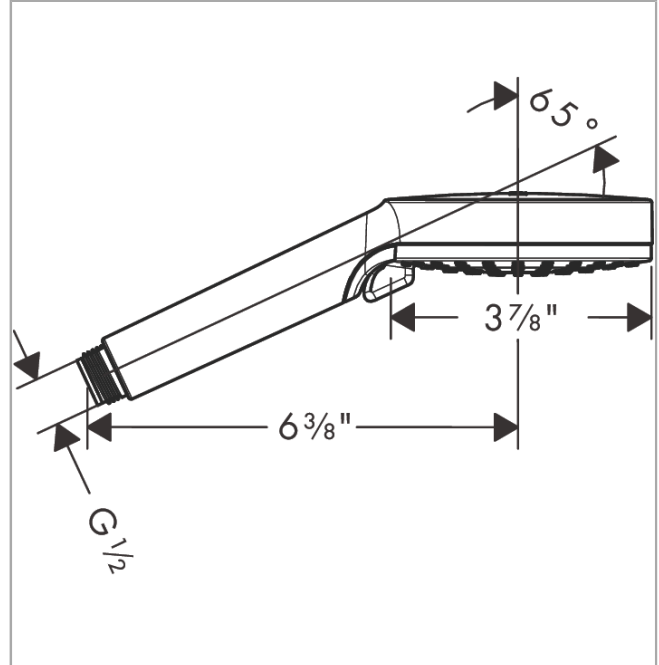

Crometta
Handshower Vario-Jet, 1.8 GPM
 Finishes : **white/chrome** Part no. : **26332401**

Description

Features

- 80 no-clog spray channels
- Spray modes: Vario-Jet (spray zones of variable intensity)
- Flow: 1.8 GPM (6.8 L/Min)
- Easy-to-clean white spray face

Item details

List Price \$ 53.00

Technology

Compliance

Product image

Scale drawing

Crometta
Handshower Vario-Jet, 1.8 GPM
Finishes : **white/chrome** Part no. : **26332401**

Exploded drawing

Year of production: >01/18

Crometta
Handshower Vario-Jet, 1.8 GPM
 Finishes : **white/chrome** Part no. : **26332401**

Spare parts list

Year of production: >01/18

| Pos. | Description | Part no. | Price | PU |
|-------------|--------------------|-----------------|--------------|-----------|
| 1 | filter packing | 94246000 | - | 1 |