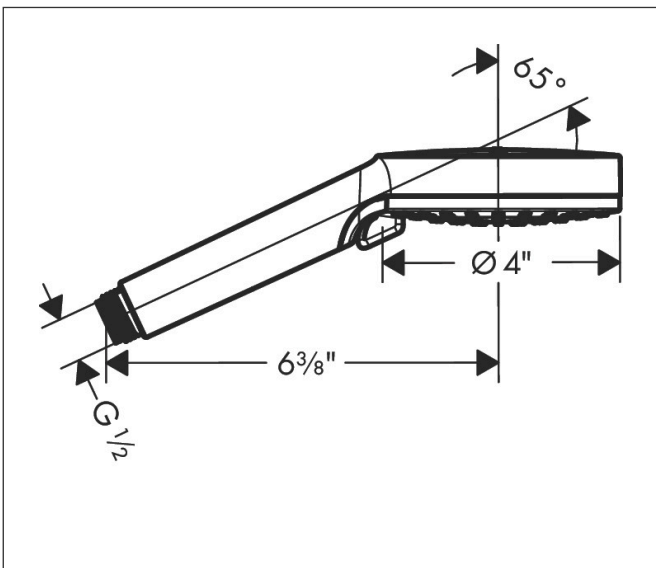

Brand hansgrohe
 Art. Name **Vernis Blend** Hand shower 100 Vario 1.75 GPM
 Art. Nr. 26340821
 Surface Brushed Nickel
 Pos. 1

Product Picture

Features

- Spray pattern: Rain, IntenseRain
- 80 no-clog spray nozzles
- Spray type adjustment by turning spray disc
- Spray disc surface: easy cleanable plastic spray disc
- Maximum flow rate (at 3 bar): 6.6 l/min

Drawing

Technology

Spray Types