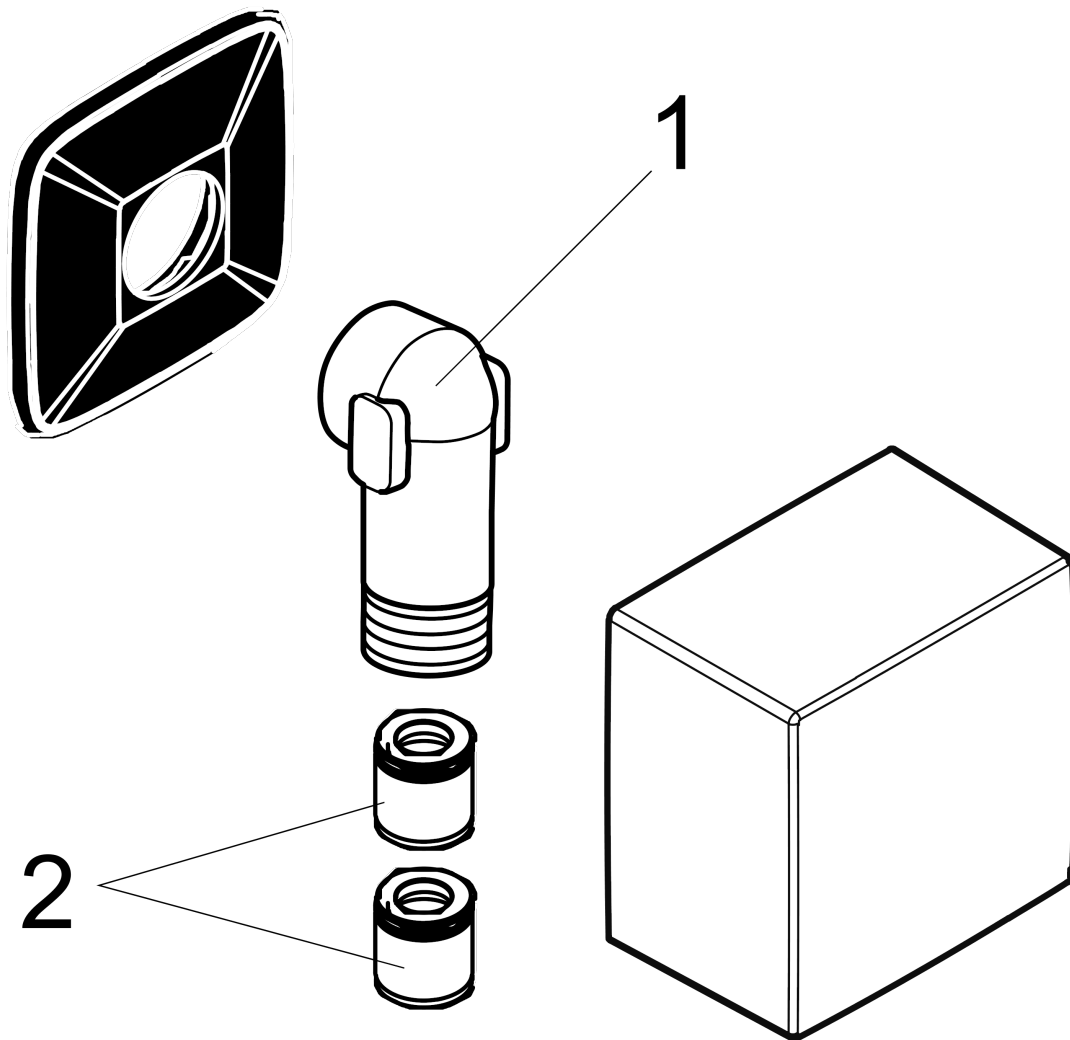

**FixFit**

**Wall Outlet Square with Check Valves**

Finishes : **chrome** Part no. : **26455001**

**Description**

**Features**

- non-return valve
- 1/2" NPT

**Item details**

List Price \$ 94.00

**Compliance**

**Product image**

**Scale drawing**

**FixFit**  
**Wall Outlet Square with Check Valves**  
 Finishes : **chrome**    Part no. : **26455001**

Exploded drawing

Year of production: >01/18

**FixFit**

**Wall Outlet Square with Check Valves**

Finishes : **chrome** Part no. : **26455001**

**Spare parts list**

Year of production: >01/18

Pos.	Description	Part no.	Price	PU
1	connection angel	98531001	-	1
2	set of non return valves DW 15	94074000	-	1