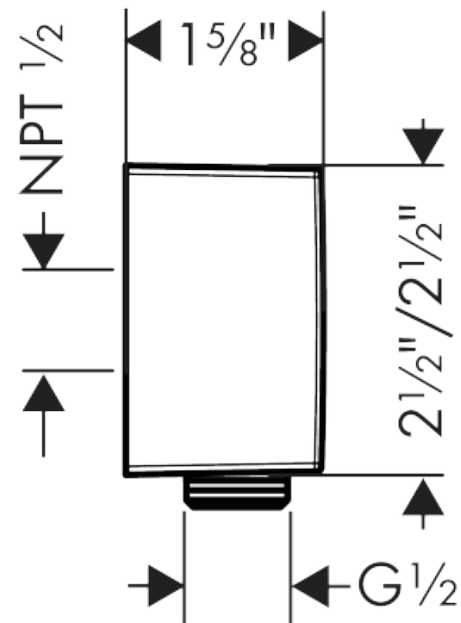

**FixFit**

**Wall Outlet Square with Check Valves**

Finishes : **chrome** Part no. : **26455001**

**Description**

**Features**

- non-return valve
- 1/2" NPT

**Item details**

List Price \$ 94.00

**Compliance**

**Product image**

**Scale drawing**

**FixFit**  
**Wall Outlet Square with Check Valves**  
 Finishes : **chrome**    Part no. : **26455001**

Exploded drawing

Year of production: >01/18

**FixFit**

**Wall Outlet Square with Check Valves**

Finishes : **chrome** Part no. : **26455001**

**Spare parts list**

Year of production: >01/18

Pos.	Description	Part no.	Price	PU
1	connection angel	98531001	-	1
2	set of non return valves DW 15	94074000	-	1