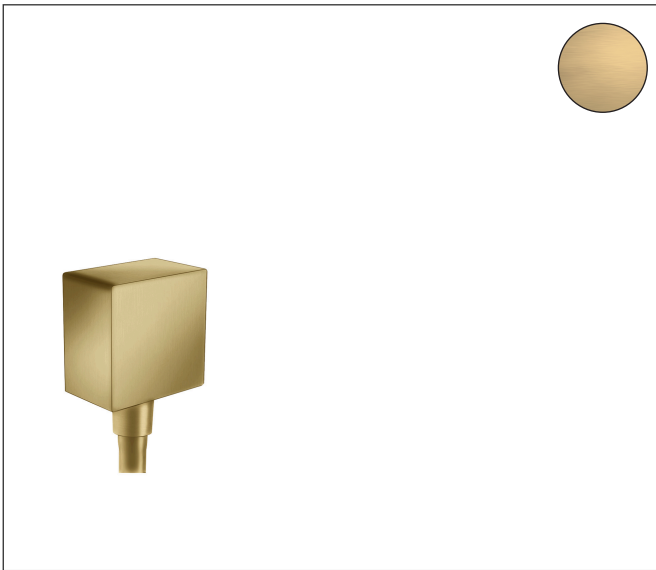

Brand hansgrohe
 Art. Name **FixFit** Wall Outlet Square with Check Valves
 Art. Nr. 26455251
 Surface Brushed Gold Optic
 Pos. 1

Product Picture

Features

- for all 1/2" hoses
- metal connection angle
- 1/2"