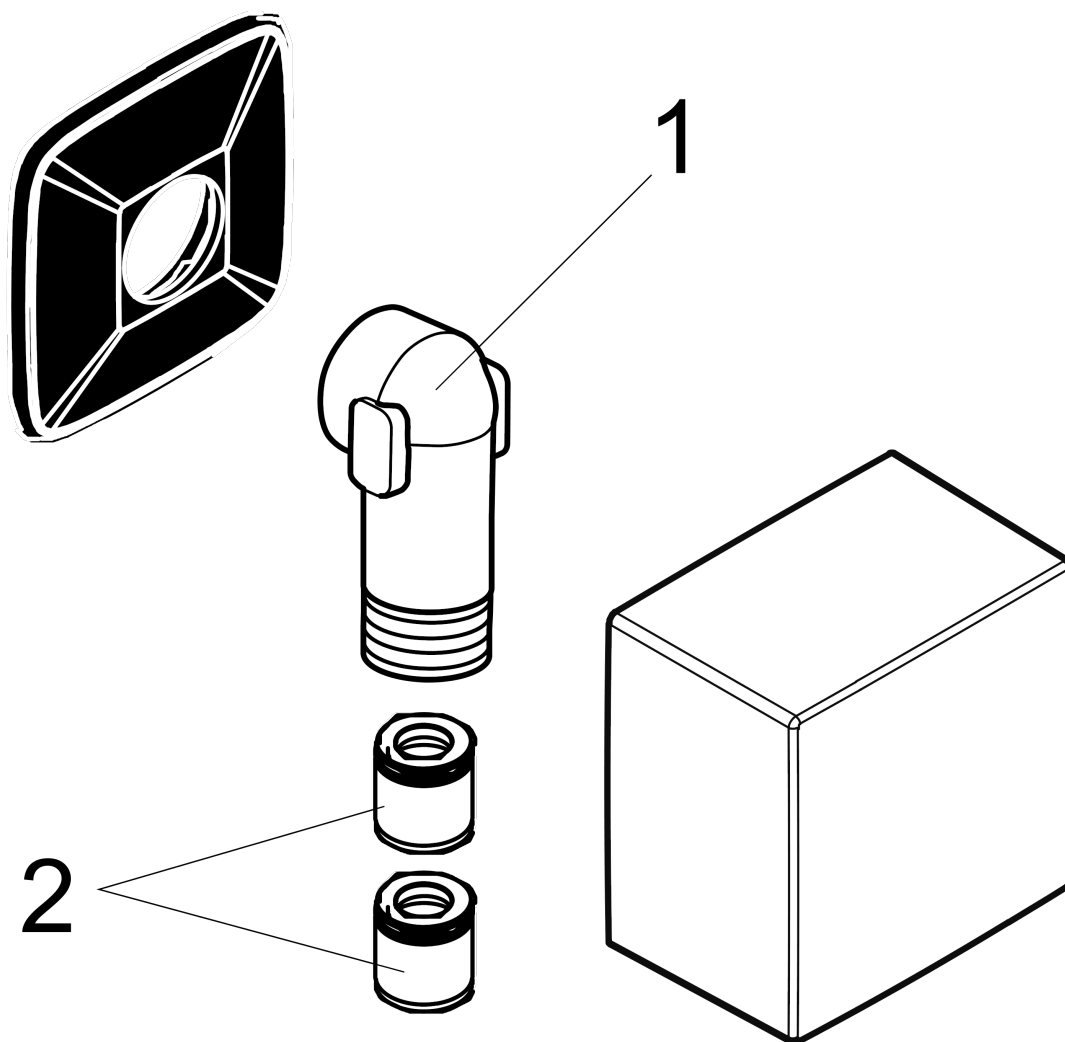

FixFit

Wall Outlet Square with Check Valves

Finishes : **brushed nickel** Part no. : **26455821**

Description

Features

- non-return valve
- 1/2" NPT

Item details

List Price \$ 125.00

Compliance

Product image

Scale drawing

FixFit
Wall Outlet Square with Check Valves
 Finishes : **brushed nickel** Part no. : **26455821**

Exploded drawing

Year of production: >01/18

FixFit

Wall Outlet Square with Check Valves

Finishes : **brushed nickel** Part no. : **26455821**

Spare parts list

Year of production: >01/18

Pos.	Description	Part no.	Price	PU
1	connection angel	98531001	-	1
2	set of non return valves DW 15	94074000	-	1