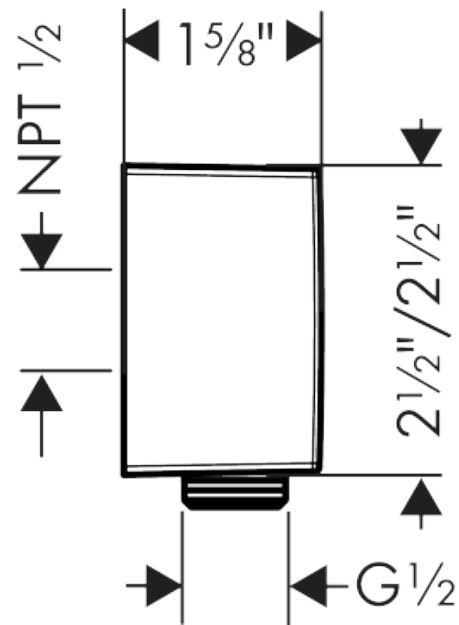

FixFit

Wall Outlet Square with Check Valves

Finishes : **brushed nickel** Part no. : **26455821**

Description

Features

- non-return valve
- 1/2" NPT

Item details

List Price \$ 125.00

Compliance

Product image

Scale drawing

FixFit
Wall Outlet Square with Check Valves
 Finishes : **brushed nickel** Part no. : **26455821**

Exploded drawing

Year of production: >01/18

FixFit

Wall Outlet Square with Check Valves

Finishes : **brushed nickel** Part no. : **26455821**

Spare parts list

Year of production: >01/18

Pos.	Description	Part no.	Price	PU
1	connection angel	98531001	-	1
2	set of non return valves DW 15	94074000	-	1