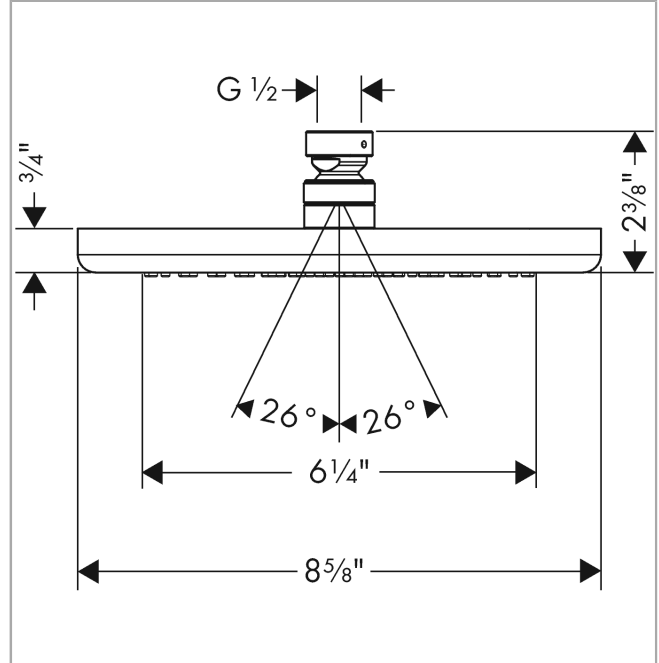

Croma
Showerhead 220 1-Jet, 2.0 GPM
 Finishes : **chrome** Part no. : **26478001**

Description

Features

- Spray modes: RainAir
- 107 no-clog spray channels
- Flow: 2.0 GPM (7.6 L/Min)
- Fully-finished matching spray face

Item details

List Price \$ 366.00

Technology

Compliance

Product image

Scale drawing

Croma
Showerhead 220 1-Jet, 2.0 GPM
Finishes : **chrome** Part no. : **26478001**

Exploded drawing

Year of production: >03/14

Croma
Showerhead 220 1-Jet, 2.0 GPM
 Finishes : **chrome** Part no. : **26478001**

Spare parts list

Year of production: >03/14

Pos.	Description	Part no.	Price	PU
1	lock washer	98942000	-	1
2	ball joint	98941000	-	1
3	filter packing	94246000	-	1
4	nut	97958000	-	1
5	lever collar	97536000	-	1
6	seal	97606000	-	1
7	air jet (Eco)	95795000	-	1
8	O-ring 7x2	98419000	-	1
9	spray body	92882000	-	1