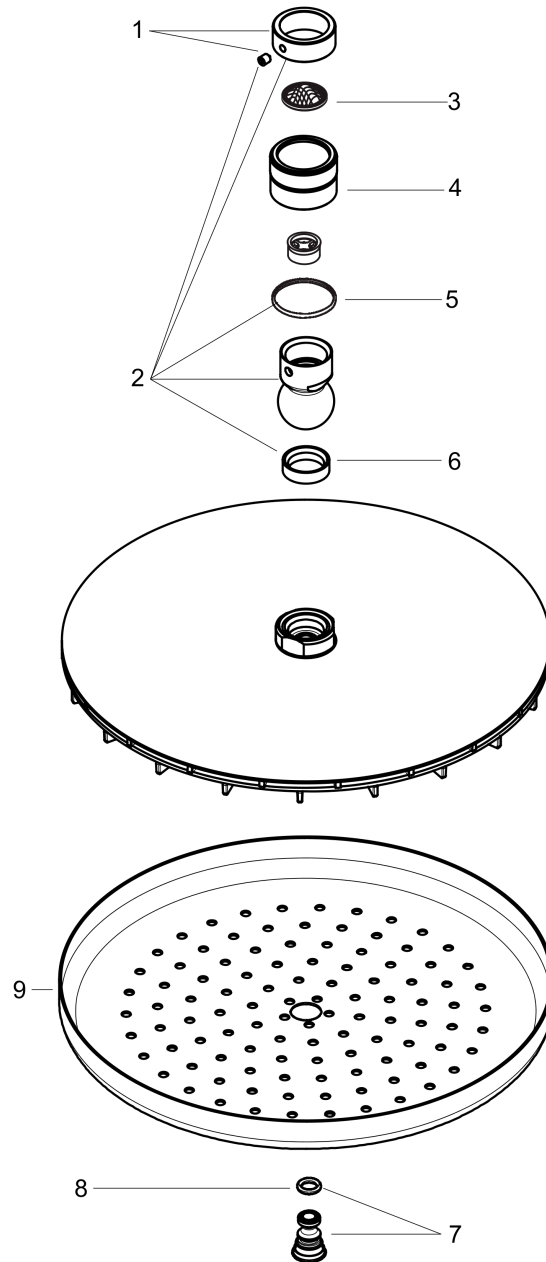

Croma
Showerhead 220 1-Jet, 2.0 GPM
 Finishes : **chrome** Part no. : **26478001**

Description

Features

- Spray modes: RainAir
- 107 no-clog spray channels
- Flow: 2.0 GPM (7.6 L/Min)
- Fully-finished matching spray face

Item details

List Price \$ 366.00

Technology

Compliance

Product image

Scale drawing

Croma
Showerhead 220 1-Jet, 2.0 GPM
Finishes : **chrome** Part no. : **26478001**

Exploded drawing

Year of production: >03/14

Croma
Showerhead 220 1-Jet, 2.0 GPM
 Finishes : **chrome** Part no. : **26478001**

Spare parts list

Year of production: >03/14

Pos.	Description	Part no.	Price	PU
1	lock washer	98942000	-	1
2	ball joint	98941000	-	1
3	filter packing	94246000	-	1
4	nut	97958000	-	1
5	lever collar	97536000	-	1
6	seal	97606000	-	1
7	air jet (Eco)	95795000	-	1
8	O-ring 7x2	98419000	-	1
9	spray body	92882000	-	1