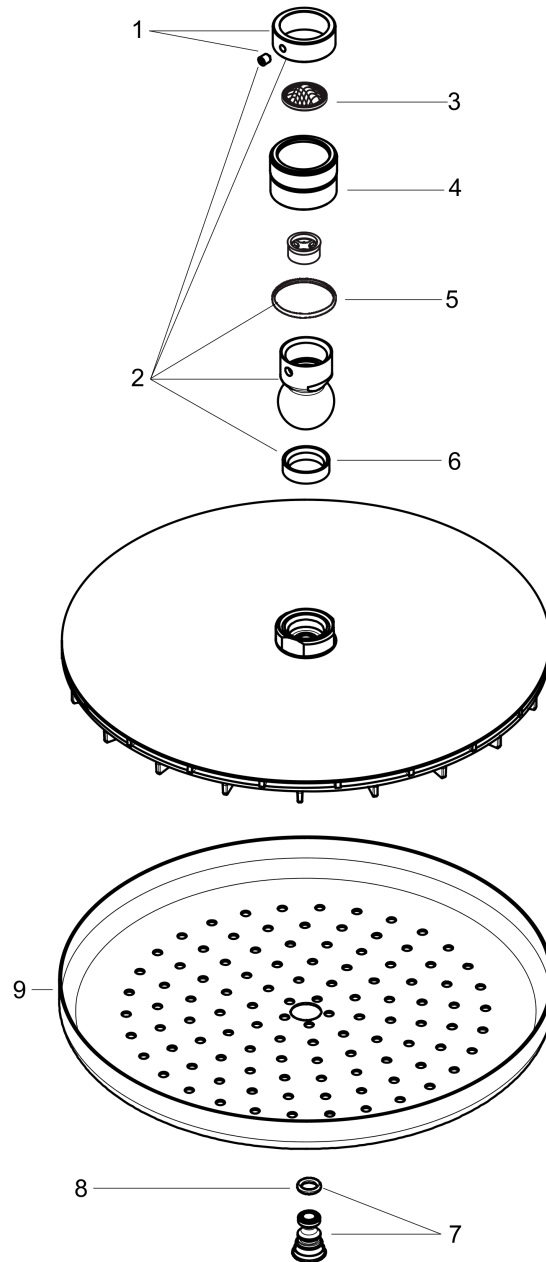

Croma

Showerhead 220 1-Jet, 2.0 GPM

Finishes : **brushed nickel** Part no. : **26478821**

Description

Features

- 107 no-clog spray channels
- Spray modes: RainAir
- Flow: 2.0 GPM (7.6 L/Min)
- Fully-finished matching spray face

Item details

List Price \$ 473.00

Technology

Compliance

Product image

Scale drawing

Croma

Showerhead 220 1-Jet, 2.0 GPM

Finishes : **brushed nickel** Part no. : **26478821**

Exploded drawing

Year of production: >11/14

Croma

Showerhead 220 1-Jet, 2.0 GPM

Finishes : **brushed nickel** Part no. : **26478821**

Spare parts list

Year of production: >11/14

Pos.	Description	Part no.	Price	PU
1	lock washer	98942820	-	1
2	ball joint	98941820	-	1
3	filter packing	94246000	-	1
4	nut	97958820	-	1
5	lever collar	97536000	-	1
6	seal	97606000	-	1
7	air jet (Eco)	95795820	-	1
8	O-ring 7x2	98419000	-	1
9	spray body	92882000	-	1