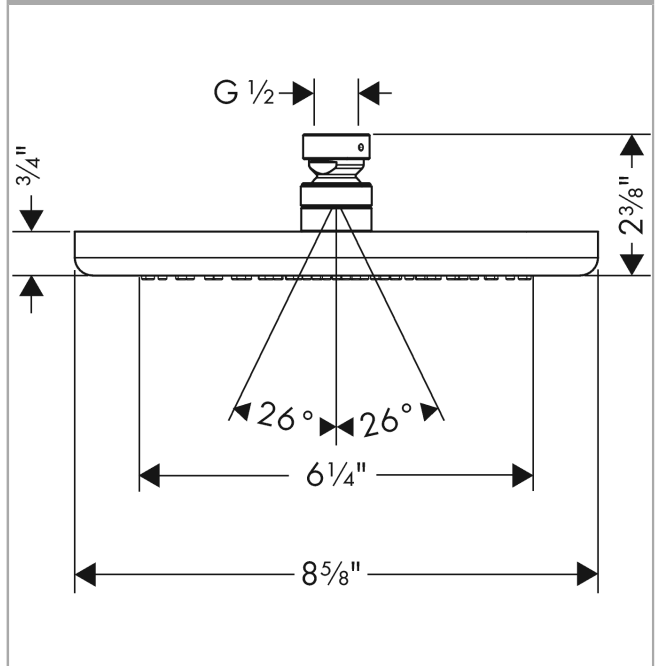

Croma

Showerhead 220 1-Jet, 2.0 GPM

Finishes : **brushed nickel** Part no. : **26478821**

Description

Features

- 107 no-clog spray channels
- Spray modes: RainAir
- Flow: 2.0 GPM (7.6 L/Min)
- Fully-finished matching spray face

Item details

List Price \$ 473.00

Technology

Compliance

Product image

Scale drawing

Croma

Showerhead 220 1-Jet, 2.0 GPM

Finishes : **brushed nickel** Part no. : **26478821**

Exploded drawing

Year of production: >11/14

Croma

Showerhead 220 1-Jet, 2.0 GPM

Finishes : **brushed nickel** Part no. : **26478821**

Spare parts list

Year of production: >11/14

Pos.	Description	Part no.	Price	PU
1	lock washer	98942820	-	1
2	ball joint	98941820	-	1
3	filter packing	94246000	-	1
4	nut	97958820	-	1
5	lever collar	97536000	-	1
6	seal	97606000	-	1
7	air jet (Eco)	95795820	-	1
8	O-ring 7x2	98419000	-	1
9	spray body	92882000	-	1