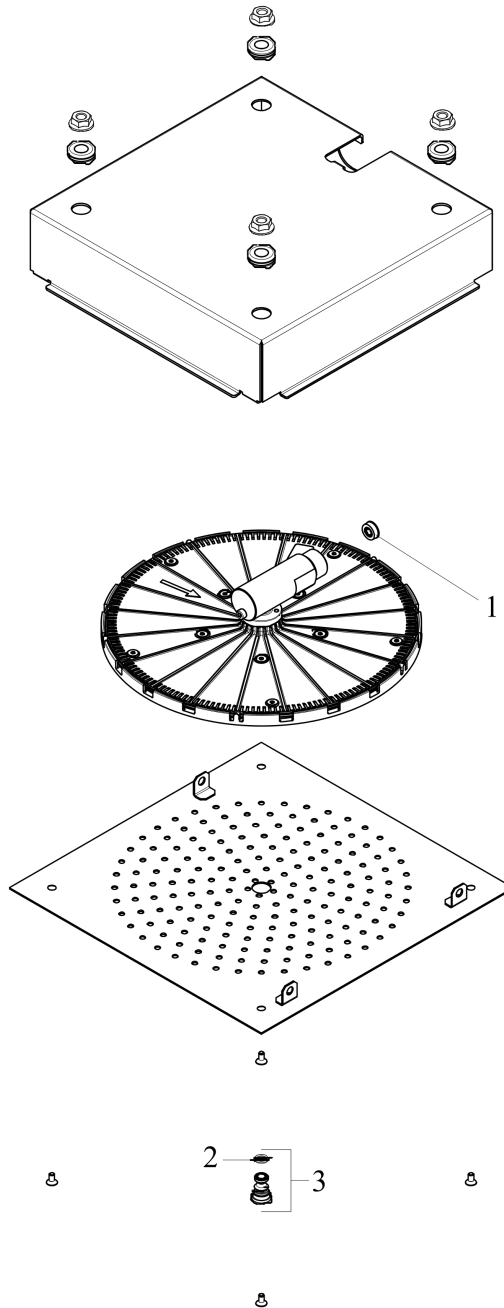

Raindance
Showerhead 260 Square 1-Jet Trim, 2.5 GPM
 Finishes : **chrome** Part no. : **26481001**

Description

Features

- 180 no-clog spray channels
- Spray modes: RainAir
- Flow: 2.5 GPM (9.5 L/Min)
- Fully-finished matching spray face

Item details

List Price \$ 654.00

Technology

Compliance

Product image

Scale drawing

Raindance
Showerhead 260 Square 1-Jet Trim, 2.5 GPM
 Finishes : **chrome** Part no. : **26481001**

Exploded drawing

Year of production: >05/19

Raindance

Showerhead 260 Square 1-Jet Trim, 2.5 GPM

Finishes : **chrome** Part no. : **26481001**

Spare parts list

Year of production: >**05/19**

Pos.	Description	Part no.	Price	PU
1	flow limiter (9 l/min)	98894000	-	1
2	air jet (Eco)	95795000	-	1
3	O-ring 7x2	98419000	-	1