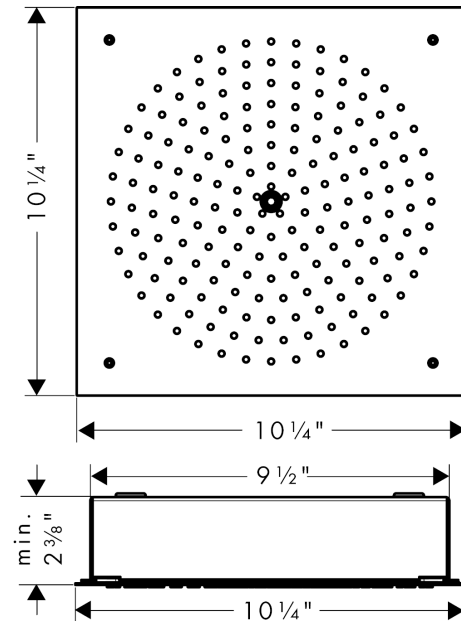

Raindance
Showerhead 260 Square 1-Jet Trim, 2.5 GPM
 Finishes : **chrome** Part no. : **26481001**

Description

Features

- 180 no-clog spray channels
- Spray modes: RainAir
- Flow: 2.5 GPM (9.5 L/Min)
- Fully-finished matching spray face

Item details

List Price \$ 654.00

Technology

Compliance

Product image

Scale drawing

Raindance
Showerhead 260 Square 1-Jet Trim, 2.5 GPM
 Finishes : **chrome** Part no. : **26481001**

Exploded drawing

Year of production: >05/19

Raindance

Showerhead 260 Square 1-Jet Trim, 2.5 GPM

Finishes : **chrome** Part no. : **26481001**

Spare parts list

Year of production: >**05/19**

Pos.	Description	Part no.	Price	PU
1	flow limiter (9 l/min)	98894000	-	1
2	air jet (Eco)	95795000	-	1
3	O-ring 7x2	98419000	-	1