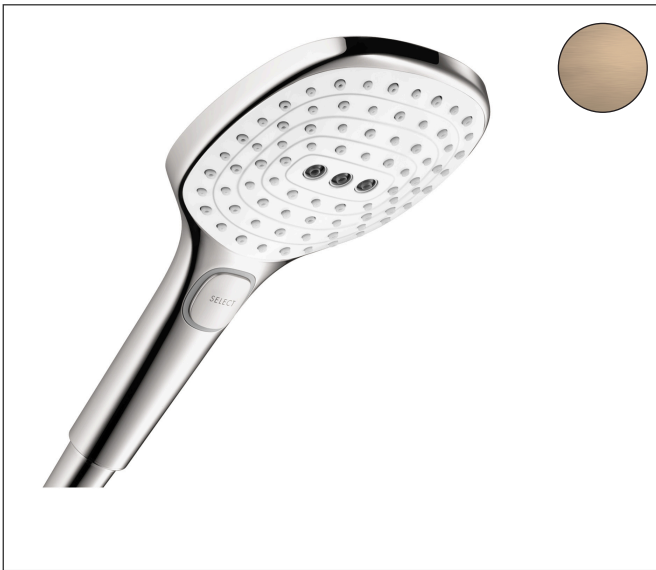

Brand hansgrohe
 Art. Name **Raindance Select E** Handshower 120 3-Jet, 2.5 GPM
 Art. Nr. 26521141
 Surface Brushed Bronze
 Pos. 1

Product Picture

Features

- Spray pattern: RainAir, Rain, Whirl
- 78 spray nozzles
- convenient spray selection via Select button
- spray disc surface: easy cleanable plastic spray disc
- Maximum flow rate: 2.5 GPM